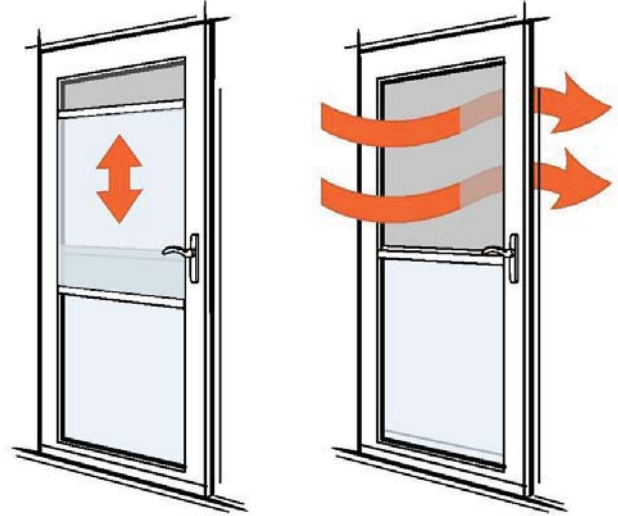

# SPECIFICATIONS

Internet #: 202985075

Product Name: Andersen® - 36 in. x 80 in. 3000 Series White Self-Storing Easy Install Storm Door

## ■ DIMENSIONS

Assembled Depth (in.)	2.25
Assembled Height (in.)	80.875
Assembled Width (in.)	36.375
Door Size (WxH) in.	36 x 80
Door Thickness (in.)	1.5
Fits Opening Height (in.)	80 to 80 7/8
Fits Opening Width (in.)	35 7/8 to 36 3/8

## ■ DETAILS

Bottom Door Sweep	Double	Handleset Finish	No Handleset
Color Family	White	Included	Screen
Color/Finish	White	Material	Aluminum
Door Handing	Right-Hand/Outswing	Product Weight (lb.)	67.871
Door Type	Storm	Returnable	90-Day
Features	Easy Install   Retractable Screen	Type of Weatherstripping	Dual
Finish Type	Painted	View Type	Full-view