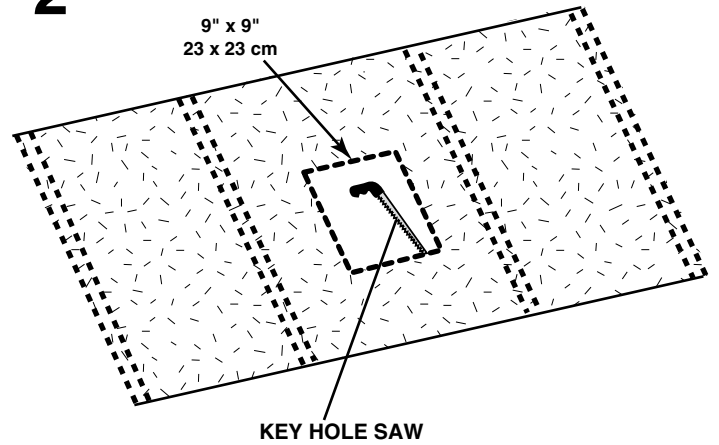

Venting Skylight

1

Keep hole 24" (61 cm) down from peak.

2

9" x 9"
23 x 23 cm

3

4

5