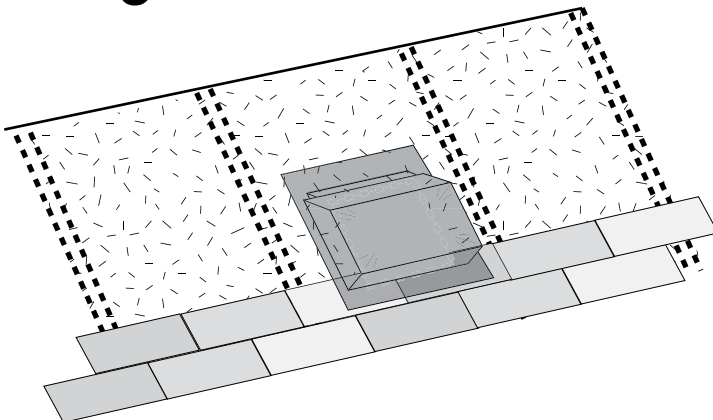

Venting Skylight

1

Keep hole 24" (61 cm) down from peak.

2

9" x 9"
23 x 23 cm

3

4

5