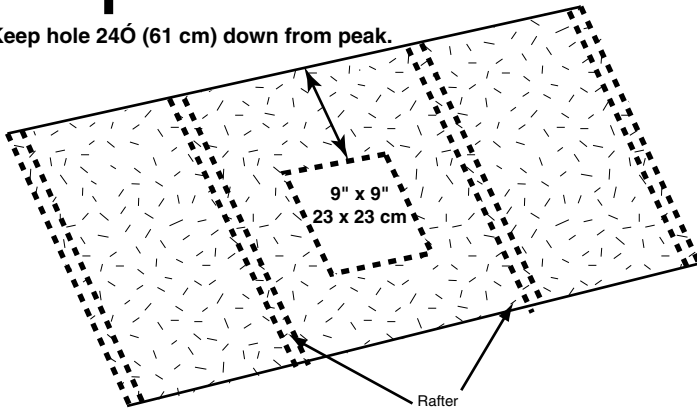

Venting Skylight

1

Keep hole 24" (61 cm) down from peak.

2

9" x 9"
23 x 23 cm

3

4

5