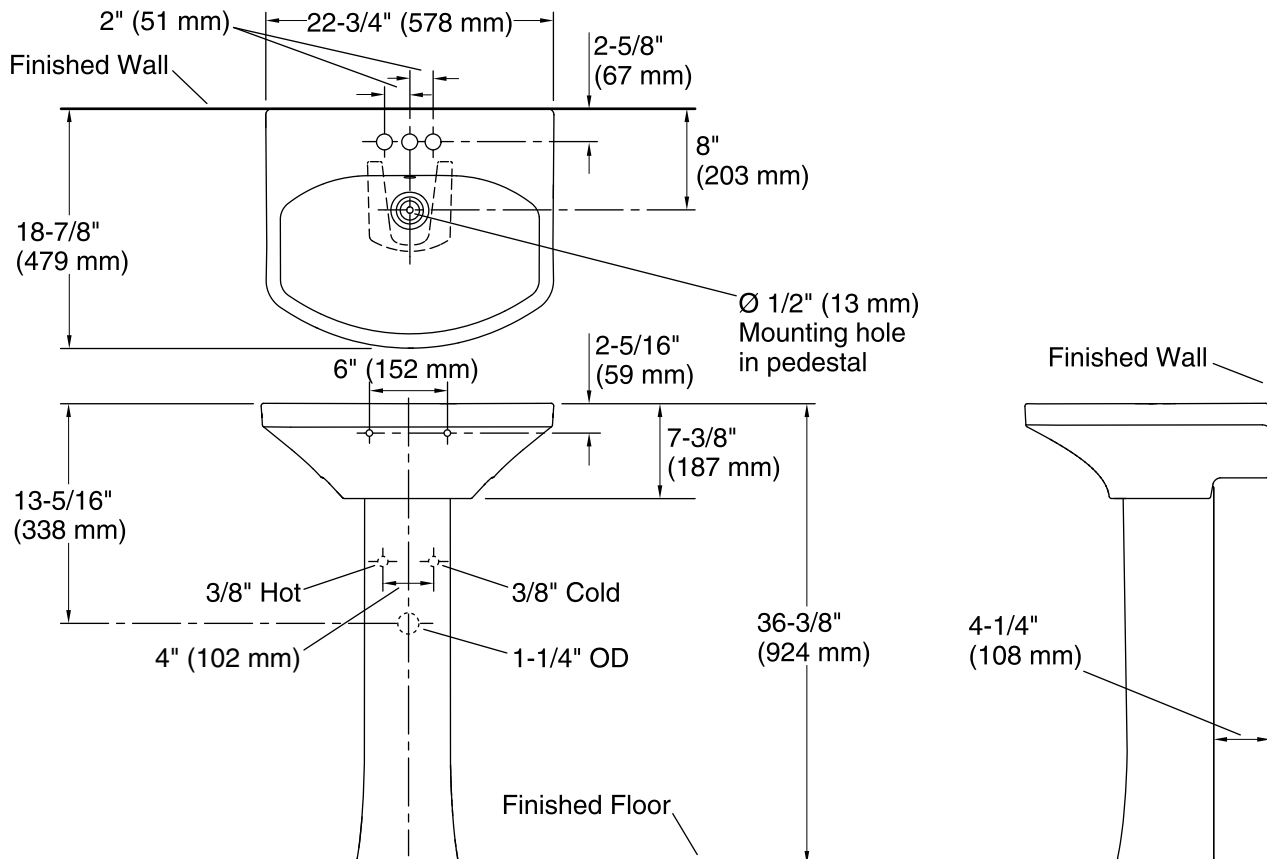

#### Features

- Generous basin and deck size.
- With overflow.
- 4-inch centers.
- Coordinates with other products in the Elmbrook collection.
- 22-3/4" (578 mm) x 18-7/8" (479 mm) x 35-3/8" (899 mm)

### Technical Information

All product dimensions are nominal.

Installation: Pedestal