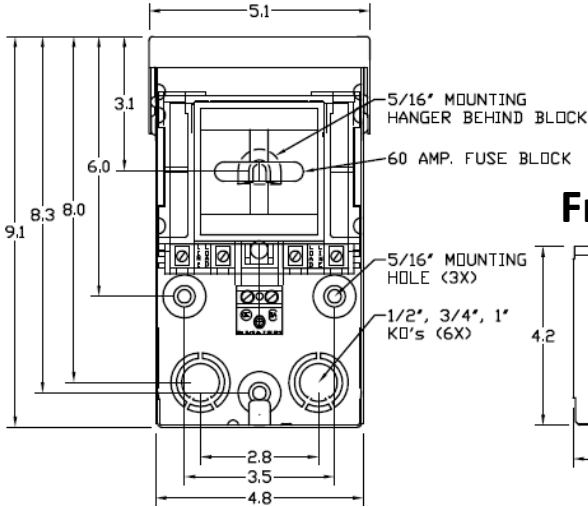

Wire Range Table

CONNECTOR	COPPER		ALUMINUM	
	SOLID	STRAND	SOLID	STRAND
LINE	14-8	14-2	12-8	12-2
LOAD	14-8	14-2	12-8	12-2
NEUTRAL	-----	-----	-----	-----
EQUIP. GRND.	12-8	12-2	12-8	12-2

Left Side View

Front View (Inside)

Front Cover

Front Cover

Right Side View

Bottom View

GE 60A GD AC DISCONNECT PULLER-TYPE 240V FUSIBLE
10HP RATED STEEL N3R ENCLOSURE RETAIL

CAT NO	DWG DATE	REV #
TF60RCP	2/4/2016	01