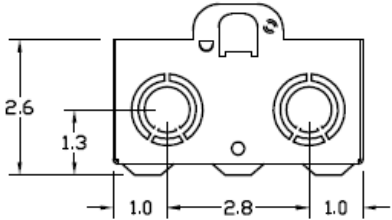

Wire Range Table

CONNECTOR	COPPER		ALUMINUM	
	SOLID	STRAND	SOLID	STRAND
LINE	14-8	14-2	12-8	12-2
LOAD	14-8	14-2	12-8	12-2
NEUTRAL	-----	-----	-----	-----
EQUIP. GRND.	12-8	12-2	12-8	12-2

Left Side View

Front View (Inside)

Front Cover

Front Cover

Right Side View

Bottom View

GE 60A GD AC DISCONNECT PULLER-TYPE 240V FUSIBLE
10HP RATED STEEL N3R ENCLOSURE RETAIL

CAT NO	DWG DATE	REV #
TF60RCP	2/4/2016	01