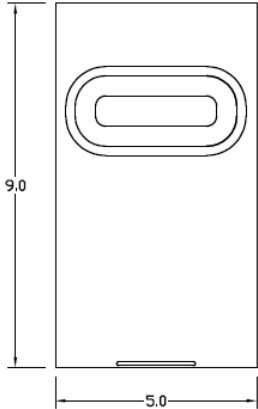

Wire Range Table

CONNECTOR	COPPER		ALUMINUM	
	SOLID	STRAND	SOLID	STRAND
LINE	14-8	14-2	12-8	12-2
LOAD	14-8	14-2	12-8	12-2
NEUTRAL	-----	-----	-----	-----
EQUIP. GRND.	12-8	12-2	12-8	12-2

Left Side View

Front View (Inside)

Front Cover

Front Cover

Right Side View

Bottom View

GE 60A GD AC DISCONNECT PULLER-TYPE 240V FUSIBLE
10HP RATED STEEL N3R ENCLOSURE RETAIL

CAT NO	DWG DATE	REV #
TF60RCP	2/4/2016	01