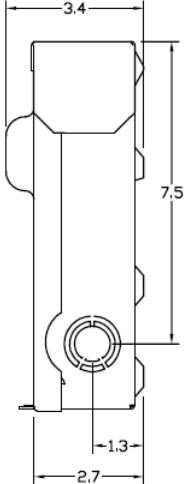

Wire Range Table

CONNECTOR	COPPER		ALUMINUM	
	SOLID	STRAND	SOLID	STRAND
LINE	14-8	14-2	12-8	12-2
LOAD	14-8	14-2	12-8	12-2
NEUTRAL	-----	-----	-----	-----
EQUIP. GRND.	12-8	12-2	12-8	12-2

Left Side View

Front View (Inside)

Front Cover

Front Cover

Right Side View

Bottom View

GE 60A GD AC DISCONNECT PULLER-TYPE 240V FUSIBLE
10HP RATED STEEL N3R ENCLOSURE RETAIL

CAT NO	DWG DATE	REV #
TF60RCP	2/4/2016	01