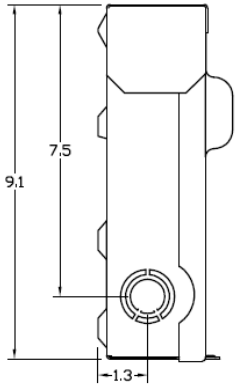

Wire Range Table

CONNECTOR	COPPER		ALUMINUM	
	SOLID	STRAND	SOLID	STRAND
LINE	14-8	14-2	12-8	12-2
LOAD	14-8	14-2	12-8	12-2
NEUTRAL	-----	-----	-----	-----
EQUIP. GRND.	12-8	12-2	12-8	12-2

Left Side View

Front View (Inside)

Front Cover

Front Cover

Right Side View

Bottom View

GE 60A GD AC DISCONNECT PULLER-TYPE 240V FUSIBLE
10HP RATED STEEL N3R ENCLOSURE RETAIL

CAT NO	DWG DATE	REV #
TF60RCP	2/4/2016	01