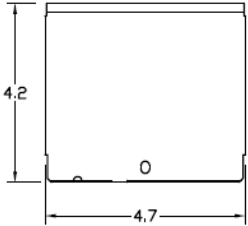

Front Cover