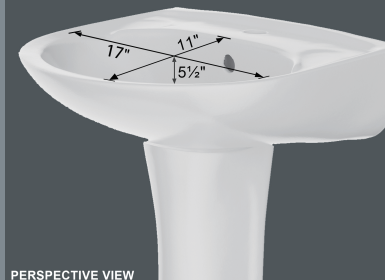

Ceramic Pedestal Bathroom Sink

Specifications

Ceramic Pedestal Bathroom Sink

Speciation

Features:

- ▶ Made of Premium Quality Pocerlain
- ▶ Glossy White Glazed Easy to Clean
- ▶ Classic Freestanding Two-piece Style
- ▶ Overflow
- ▶ Mounting Hardware Included
- ▶ Standard 1 3/8" Faucet Hole
- ▶ Standard 1 3/4" Drain Hole

Packing List:

Two-Piece Pedestal Sink

Bolts

Anchors

Speciations:

- Pedestal Sink Width: 20"
- Pedestal Sink Depth: 16 1/2"
- Pedestal Sink Height: 32"
- Colum Height: 27 1/4"
- Basin Interior Width: 17"
- Basin Interior Depth: 11" (Front to Back)
- Basin Interior Depth: 5 1/2" (Deep)
- Fauced and Spout Holes: 1
- Overflow Hole Size: 1 3/8"
- Drain Hole Size: 1 3/4"

DIMENSIONS

TOP VIEW
BACK VIEW

PERSPECTIVE VIEW
SIDE VIEW

Note: All dimensions are manually measured with a certain degree of error, please refer to the received item for specific size.