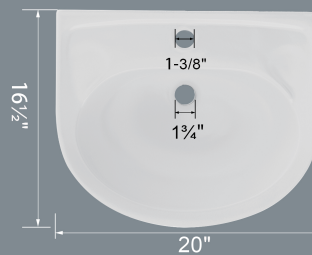

Ceramic Pedestal Bathroom Sink

Specifications

Ceramic Pedestal Bathroom Sink

Speciation

Features:

- ▶ Made of Premium Quality Pocerlain
- ▶ Glossy White Glazed Easy to Clean
- ▶ Classic Freestanding Two-piece Style
- ▶ Overflow
- ▶ Mounting Hardware Included
- ▶ Standard 1 3/8" Faucet Hole
- ▶ Standard 1 3/4" Drain Hole

Packing List:

Two-Piece Pedestal Sink

Bolts

Anchors

Speciations:

- Pedestal Sink Width: 20"
- Pedestal Sink Depth: 16 1/2"
- Pedestal Sink Height: 32"
- Colum Height: 27 1/4"
- Basin Interior Width: 17"
- Basin Interior Depth: 11" (Front to Back)
- Basin Interior Depth: 5 1/2" (Deep)
- Fauced and Spout Holes: 1
- Overflow Hole Size: 1 3/8"
- Drain Hole Size: 1 3/4"

DIMENSIONS

TOP VIEW
BACK VIEW

PERSPECTIVE VIEW
SIDE VIEW

Note: All dimensions are manually measured with a certain degree of error, please refer to the received item for specific size.