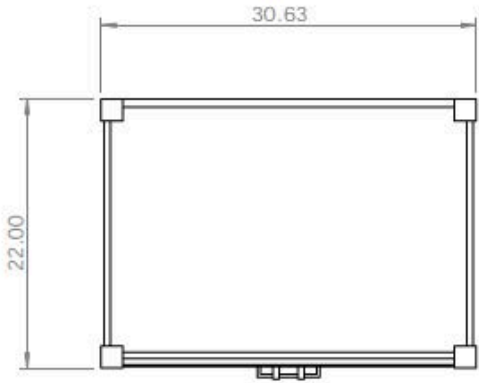

Nevado 31" Vanity

Actual Size: 31"W x 22"D x 36"H
Shipping Size: 36"W x 34"D x 36"H
Shipping Weight: 131lbs
Net Weight: 108lbs

ella

by ella's bubbles

Nevado Vanity Quartz Top 31"
with Backsplash