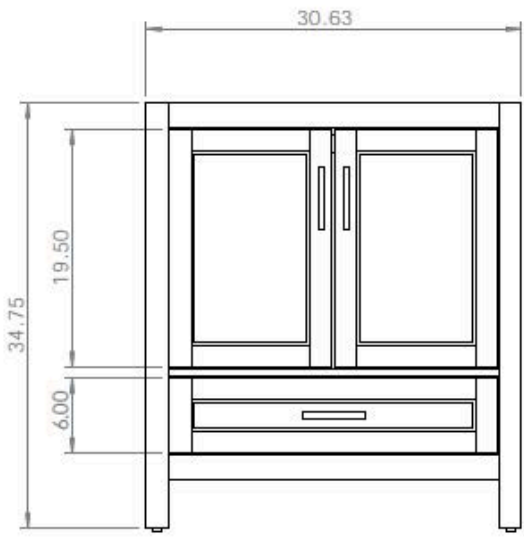

Nevado 31" Vanity

Actual Size: 31"W x 22"D x 36"H
Shipping Size: 36"W x 34"D x 36"H
Shipping Weight: 131lbs
Net Weight: 108lbs

ella

by ella's bubbles

Nevado Vanity Quartz Top 31"
with Backsplash