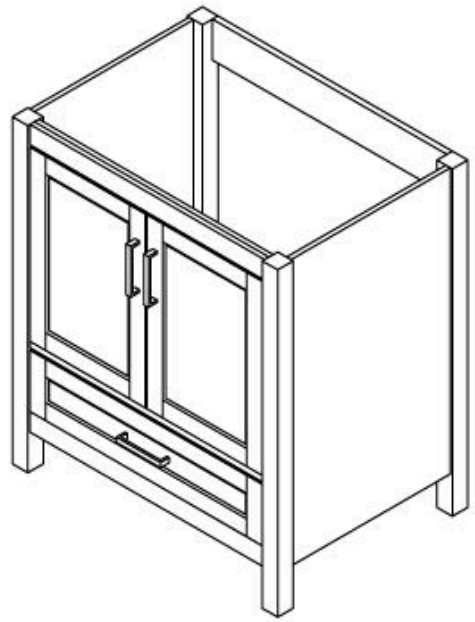

Nevado 31" Vanity

Actual Size: 31"W x 22"D x 36"H
Shipping Size: 36"W x 34"D x 36"H
Shipping Weight: 131lbs
Net Weight: 108lbs

ella

by ella's bubbles

Nevado Vanity Quartz Top 31"
with Backsplash