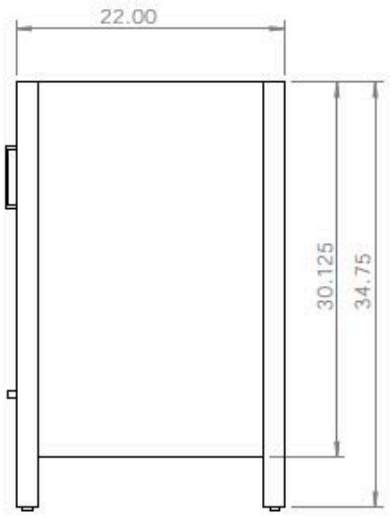

Nevado 31" Vanity

Actual Size: 31"W x 22"D x 36"H
Shipping Size: 36"W x 34"D x 36"H
Shipping Weight: 131lbs
Net Weight: 108lbs

ella

by ella's bubbles

Nevado Vanity Quartz Top 31"
with Backsplash