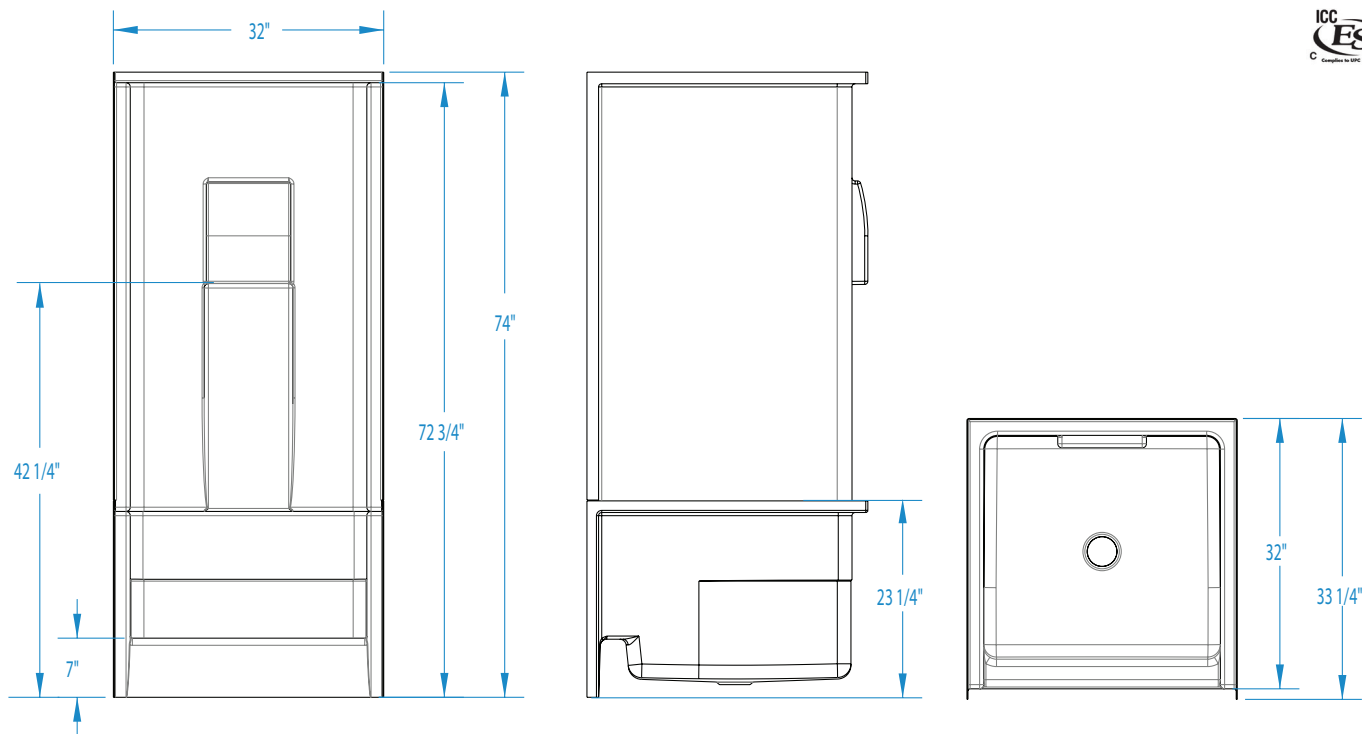

13232P – REMODELINE SECTIONALS

32 x 32 x 72 3/4 inches

FEATURES

- 2-piece shower
- Smooth wall
- Molded toiletry shelf
- Space-saving design (Not listed by IAPMO or FHA)
- Requires 47" turning space
- Center drain
- AcrylX™ applied acrylic surface
- Lifetime limited warranty

COLOR OPTIONS

Stock	Upgraded	Premium
Almond White	Linen/Biscuit Bone	Black Mexican Sand Sand Bar Sterling Silver

13232P

32 x 32 x 72 3/4 inches

FEATURES lbs Dimensional Tolerance $\pm \frac{3}{8}$ ". Dimensions needed for site preparation should be measured from the unit. Aquatic assumes no responsibility for preparatory work.

Model #	Material	Wall Finish	Pieces	Drain	Seat	Net Wt.	Pkg. Wt.
Shower #13232P	AcrylX™	Smooth	2	Center	—	91	96

DIMENSIONS

Specifications	inches
Width: Overall / Net	32
Depth: Overall / Net	33 1/4 / 32
Height: Overall / Net	74 / 72 3/4
Enclosure Opening	28
Skirt Height	7
Drain Rough-In (from Back Wall)	15 3/4
Drain Rough-In (from Side Wall)	16
Drain: Diameter / Clearance	3 1/4 / 1 1/2

FRAMING DIMENSIONS inches

Type	D Depth	W Width	H Height	A	B	C
Alcove	33 1/4	32 1/8	—	Box Out	16	15 3/4