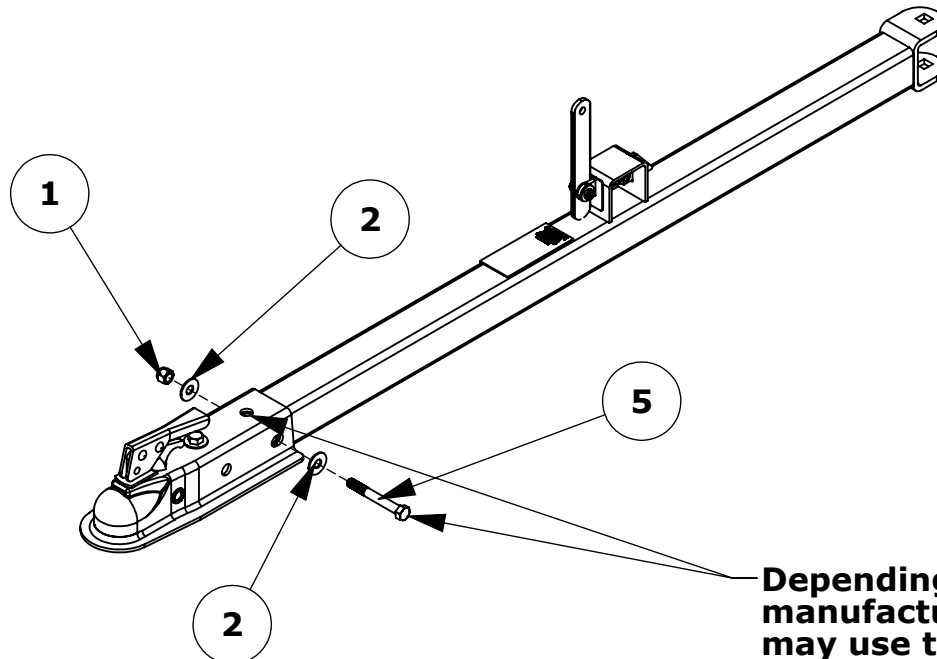

# COUPLER INSTRUCTIONS

ITEM NO.	QTY.	PART NO.	DESCRIPTION
1	2	101740	NUT, 3/8-16 NYLOCK CZ
2	4	101741	WASHER, 3/8" FLAT REG CZ
3	1	102146	COUPLER, 2" BALL
4	1	102353	TUBE, COUPLER SPACER
5	2	102354	BOLT, 3/8-16 X 3.00 HX CZ

## STEP ONE

## STEP TWO

Depending on coupler manufacturer this bolt may use the side hole or the top hole. Use the hole that lines up the best.