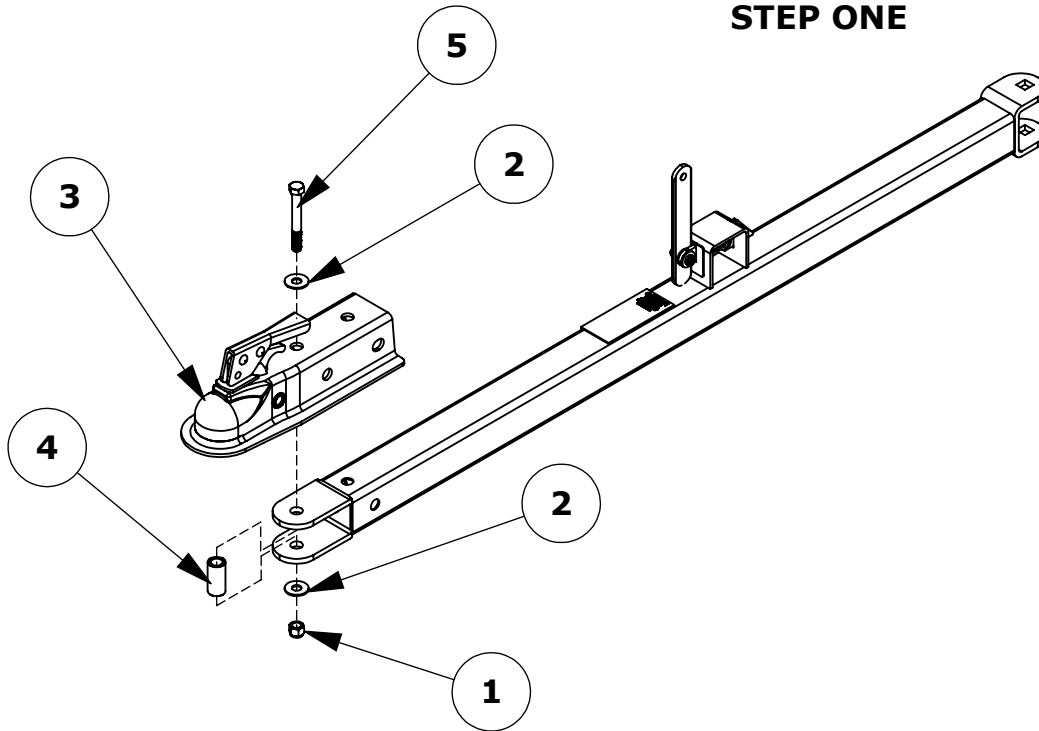

# COUPLER INSTRUCTIONS

ITEM NO.	QTY.	PART NO.	DESCRIPTION
1	2	101740	NUT, 3/8-16 NYLOCK CZ
2	4	101741	WASHER, 3/8" FLAT REG CZ
3	1	102146	COUPLER, 2" BALL
4	1	102353	TUBE, COUPLER SPACER
5	2	102354	BOLT, 3/8-16 X 3.00 HX CZ

## STEP ONE

## STEP TWO

Depending on coupler manufacturer this bolt may use the side hole or the top hole. Use the hole that lines up the best.