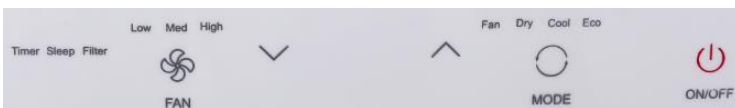

TECHNICAL SPECIFICATIONS

Model #	VWA06
Performance	
Cooling Capacity (BTUs/hr)	6000
CEER	11.0
Coverage	Up to 250 sq ft
Dehumidification (Pints/24 hours)	14.4
Refrigerant	R-32
Airflow (cfm) (Low - High)	115 – 146
Noise Level in dB(A)	50-54
Electrical	
Voltage / Freq / Amps	115V / 60Hz, 5A* / 4A
Plug Type / NEMA#	A / 5-15P
Watts – Cooling	450
Electrical Receptacle	115V/15A
Power Cord Length	6 feet
Control Features	
Thermostat Type	Electronic
Fan Speeds	3
Display Type	Dimmable LED
Eco Mode	Yes
Timer	Yes (using remote)
Sleep Mode	Yes (using remote)

Unit Features	
Chassis Type	Fixed
Air Deflection	4-Way
Air Discharge Type	Top
Washable Filter	Yes, easy access
Accessories	
Installation Kit	Yes, included
Remote Control	Yes
Approvals	
Safety	UL
Energy Star	Yes
Product Dimensions	
Unit Dimension WxHxD (inch)	16 x 11.8 x 13.6
Net Weight (lbs)	38.6
Product	
Parts & Labor	1 years
UPC	810088360589

Note:

*: Rated Amps(A) / accorded UL 60335 Safety

Product Images

Sleek Design with Touch Control