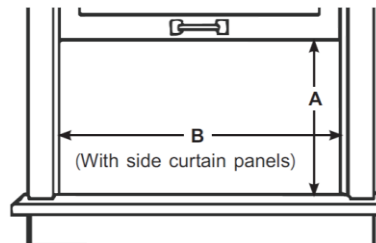

Note:

*: Rated Amps(A) / accorded UL 60335 Safety

Product Images

Sleek Design with Touch Control

Window Opening

A: 12.4" (31.6 cm) min

B: 22" (55.8 cm) – 37.8" (96 cm)