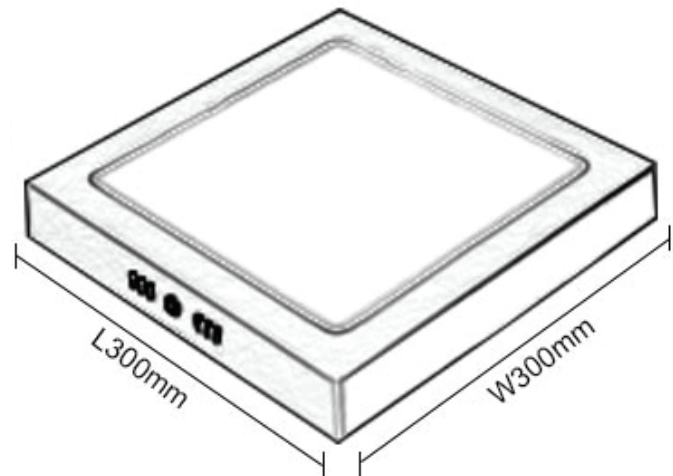

BREEZEWAY LIGHT

PRODUCT DESCRIPTION

This Breezeway Light has a simple and linear appearance. It is completely sealed and warrantied for bugs penetrating the lighted portion. They are most popular for office complexes, indoor and outdoor hallways, and multi-family properties.

DIMENSIONS

13W

18W

SPECIFICATIONS

Part Number	Input Power	Input Voltage	Efficiency	CCT	Light Distribution	CRI	Certificates	Warranty
JH-BWL13W-27R	13W	120-277VAC	100Lm/W	2700-6500K	320°	80+	UL	5 Years
JH-BWL18W-27R	18W	120-277VAC	100Lm/W	2700-6500K	320°	80+	UL	5 Years