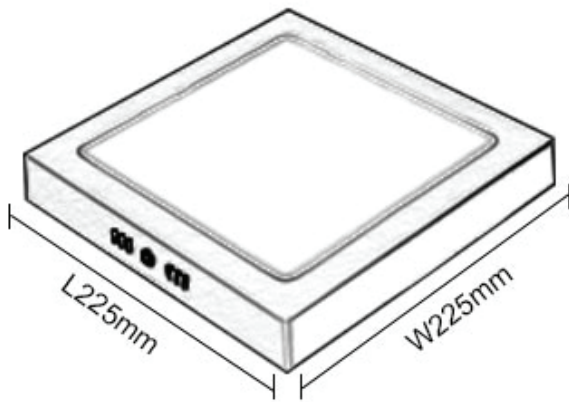

BREEZEWAY LIGHT

PRODUCT DESCRIPTION

This Breezeway Light has a simple and linear appearance. It is completely sealed and warrantied for bugs penetrating the lighted portion. They are most popular for office complexes, indoor and outdoor hallways, and multi-family properties.

DIMENSIONS

13W

18W

SPECIFICATIONS

Part Number	Input Power	Input Voltage	Efficiency	CCT	Light Distribution	CRI	Certificates	Warranty
JH-BWL13W-27R	13W	120-277VAC	100Lm/W	2700-6500K	320°	80+	UL	5 Years
JH-BWL18W-27R	18W	120-277VAC	100Lm/W	2700-6500K	320°	80+	UL	5 Years