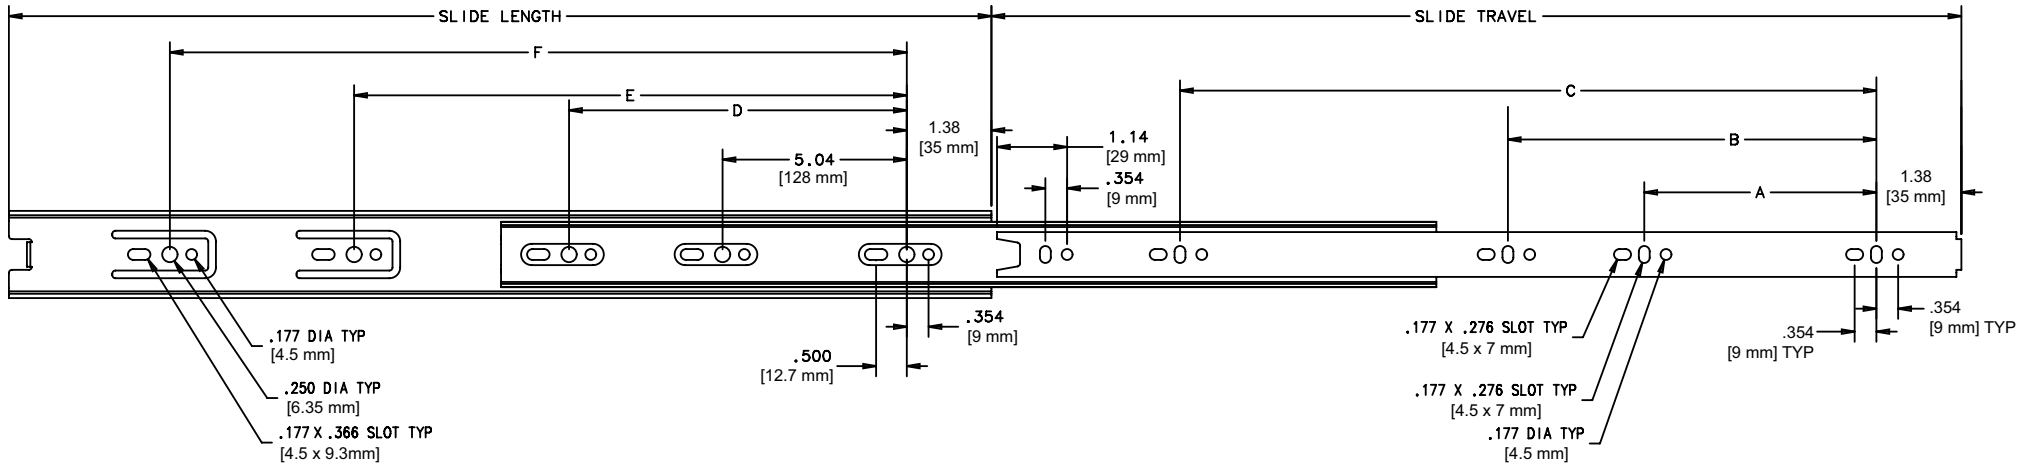

4100 Full-Extension, Low-Profile Drawer Slide

Slide Size	Slide Length	Slide Travel	A	B	C	D	E	F
8	7.87 [200mm]	8 [203mm]	—	—	—	—	—	—
10	9.84 [250mm]	10 [254mm]	—	—	—	—	—	—
12	11.81 [300mm]	12 [305mm]	3.78 [96mm]	—	—	8.82 [224mm]	—	—
14	13.78 [350mm]	14 [356mm]	3.78 [96mm]	—	10.08 [256mm]	8.82 [224mm]	—	—
16	15.75 [400mm]	16 [406mm]	5.04 [128mm]	—	11.34 [288mm]	8.82 [224mm]	12.60 [320mm]	—
18	17.72 [450mm]	18 [457mm]	5.04 [128mm]	—	12.60 [320mm]	8.82 [224mm]	13.86 [352mm]	—
20	19.68 [500mm]	20 [508mm]	5.04 [128mm]	—	12.60 [320mm]	8.82 [224mm]	13.86 [352mm]	—
22	21.65 [550mm]	22 [559mm]	5.04 [128mm]	8.82 [224mm]	15.12 [384mm]	8.82 [224mm]	13.86 [352mm]	17.64 [448mm]

Product: Low Profile Drawer Slide

Finish: Zinc-Plated

Packaging:
Poly Pack (4100P)
All Sizes: 10 pair per carton

Mounting: Side

Travel: Full-Extension

Clearance: .50"

Action: Telescopic

Load Rating: 80 Pound Class

Hardware: #7 X 1/2" Pan Head Screw

Height: 1.42"

Sizes: 8", 10", 12", 14", 16", 18", 20", 22"