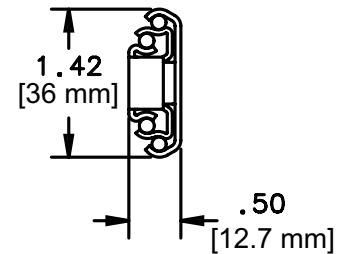

4100 Full-Extension, Low-Profile Drawer Slide

Slide Size	Slide Length	Slide Travel	A	B	C	D	E	F
8	7.87 [200mm]	8 [203mm]	—	—	—	—	—	—
10	9.84 [250mm]	10 [254mm]	—	—	—	—	—	—
12	11.81 [300mm]	12 [305mm]	3.78 [96mm]	—	—	8.82 [224mm]	—	—
14	13.78 [350mm]	14 [356mm]	3.78 [96mm]	—	10.08 [256mm]	8.82 [224mm]	—	—
16	15.75 [400mm]	16 [406mm]	5.04 [128mm]	—	11.34 [288mm]	8.82 [224mm]	12.60 [320mm]	—
18	17.72 [450mm]	18 [457mm]	5.04 [128mm]	—	12.60 [320mm]	8.82 [224mm]	13.86 [352mm]	—
20	19.68 [500mm]	20 [508mm]	5.04 [128mm]	—	12.60 [320mm]	8.82 [224mm]	13.86 [352mm]	—
22	21.65 [550mm]	22 [559mm]	5.04 [128mm]	8.82 [224mm]	15.12 [384mm]	8.82 [224mm]	13.86 [352mm]	17.64 [448mm]

Product: Low Profile Drawer Slide

Finish: Zinc-Plated

Packaging:
Poly Pack (4100P)
All Sizes: 10 pair per carton

Mounting: Side

Travel: Full-Extension

Clearance: .50"

Action: Telescopic

Load Rating: 80 Pound Class

Hardware: #7 X 1/2" Pan Head Screw

Height: 1.42"

Sizes: 8", 10", 12", 14", 16", 18", 20", 22"