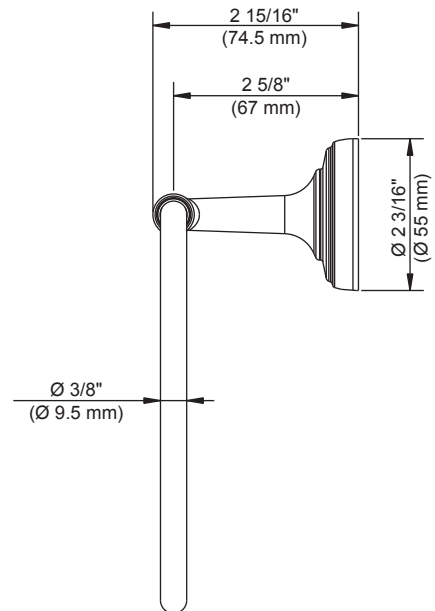

Glacier Bay Keegan Towel Ring

**FEATURES**

- Easy Installation
- Installation Hardware Included
- Tools Required for Installation:
  - Drill and Drill Bit Set
  - Phillips Screwdriver
  - Pencil
  - Claw Hammer (For Ceramic Tile)

**WARRANTY**

- Limited Lifetime Warranty

MODEL	STORE SKU#	FINISH
BTB510000RB	598651	Oil Rubbed Bronze

**INSTALLATION DIMENSIONS**