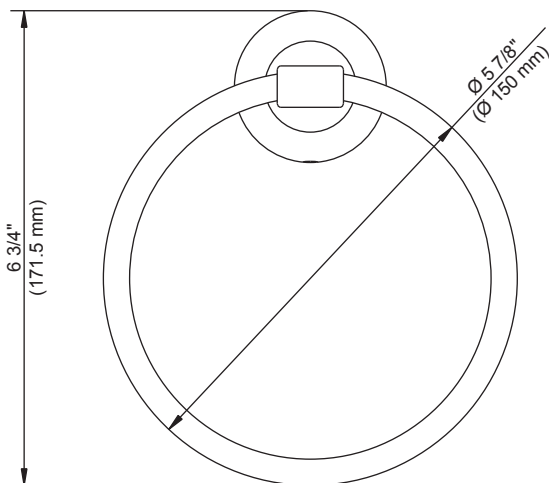

Glacier Bay Keegan Towel Ring

**FEATURES**

- Easy Installation
- Installation Hardware Included
- Tools Required for Installation:
  - Drill and Drill Bit Set
  - Phillips Screwdriver
  - Pencil
  - Claw Hammer (For Ceramic Tile)

**WARRANTY**

- Limited Lifetime Warranty

MODEL	STORE SKU#	FINISH
BTB510000RB	598651	Oil Rubbed Bronze

**INSTALLATION DIMENSIONS**