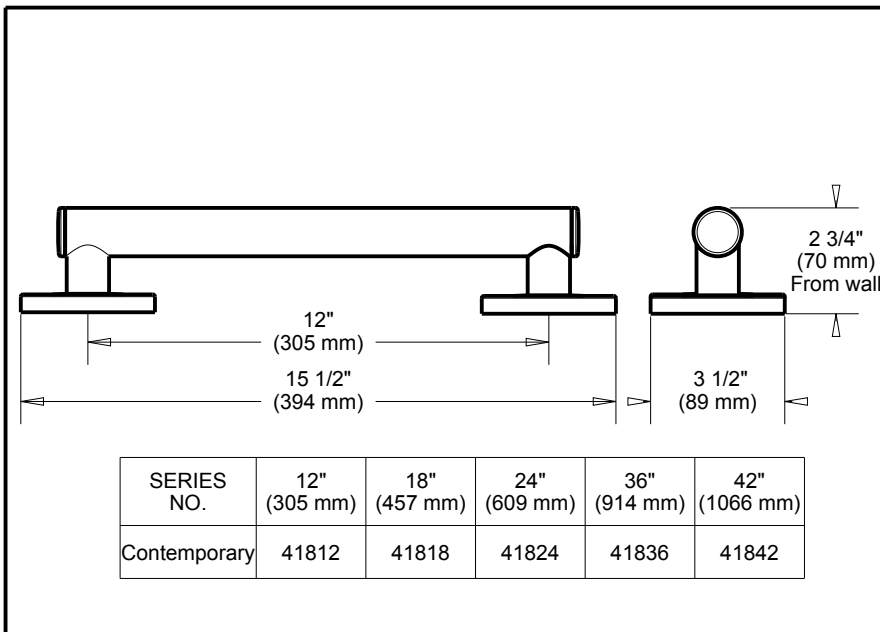

## ACCESSORIES

- Contemporary™ Bath Safety Collection
- Meets ADA Standards
- 12" Grab Bar
- 18" Grab Bar
- 24" Grab bar
- 36" Grab bar
- 42" Grab bar

Submitted Model No.: \_\_\_\_\_

Specific Features: \_\_\_\_\_

### STANDARD SPECIFICATIONS:

- Wood blocking is preferable behind all wall surfaces. If wood blocking is not available, the supplied fasteners are recommended.
- Mounting hardware and mounting template included with product.
- Decorative ADA compliant grab bar when installed per accessibility guidelines of the act.