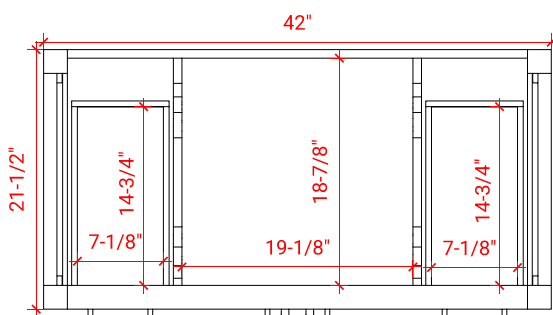

CAMBRIDGE 42" SINGLE SINK BASE CABINET

ARIEL

A043S

BASE CABINET DIMENSIONS

42" W x 21.5" D x 34.5" H

FEATURES

- Solid wood frame & plywood panels
- Dovetail drawers and joints
- Soft closing doors & drawers

HARDWARE FINISHES

Brushed Nickel   Satin Brass   Matte Black   Polished Chrome

AVAILABLE COLORS

White   Grey   Midnight Blue   Espresso

PLAN VIEW