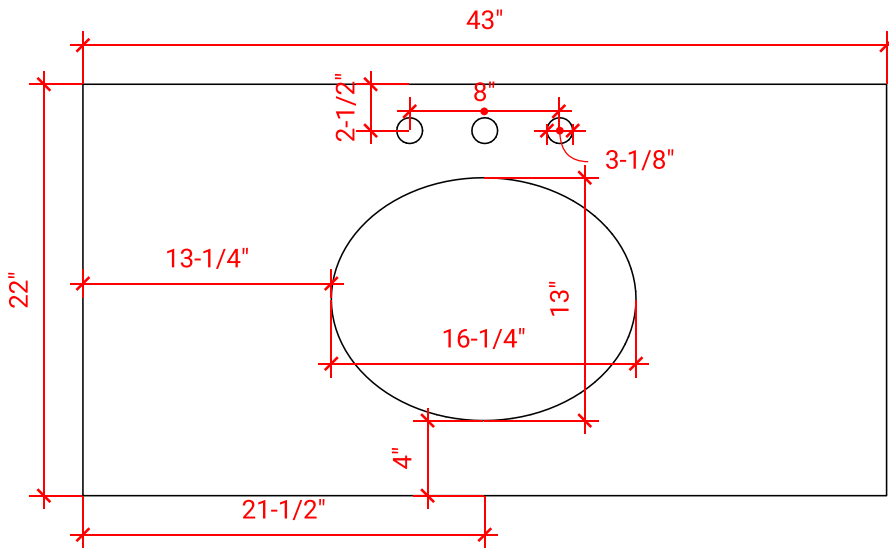

CAMBRIDGE 42" SINGLE SINK BASE CABINET

ARIEL

A043S

BASE CABINET DIMENSIONS

42" W x 21.5" D x 34.5" H

FEATURES

- Solid wood frame & plywood panels
- Dovetail drawers and joints
- Soft closing doors & drawers

43" W x 22" D x 1.5" H

COUNTERTOP OPTIONS

Carrara Marble
CW-043S-OVL-CT

White Quartz
WQ-043S-OVL-CT

FEATURES

- Solid countertop with mitered edges & seams
- Undermount white oval sink
- Pre-drilled for 8" widespread faucet

INCLUDED

- Countertop
- Matching Backsplash
- Oval Sink

COUNTERTOP PLAN VIEW

EDGE SIDE VIEW

THREE DIMENSIONAL COUNTERTOP VIEW