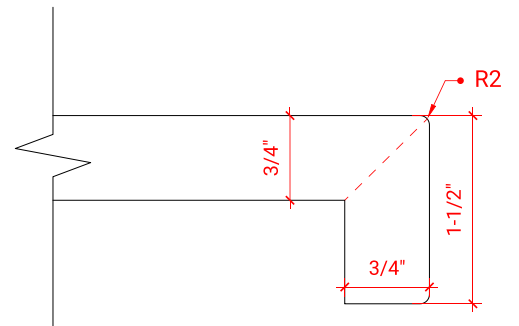

CAMBRIDGE 42" SINGLE SINK BASE CABINET

ARIEL

A043S

BASE CABINET DIMENSIONS

42" W x 21.5" D x 34.5" H

FEATURES

- Solid wood frame & plywood panels
- Dovetail drawers and joints
- Soft closing doors & drawers

43" W x 22" D x 1.5" H

COUNTERTOP OPTIONS

Carrara Marble
CW-043S-OVL-CT

White Quartz
WQ-043S-OVL-CT

FEATURES

- Solid countertop with mitered edges & seams
- Undermount white oval sink
- Pre-drilled for 8" widespread faucet

INCLUDED

- Countertop
- Matching Backsplash
- Oval Sink

COUNTERTOP PLAN VIEW

EDGE SIDE VIEW

THREE DIMENSIONAL COUNTERTOP VIEW