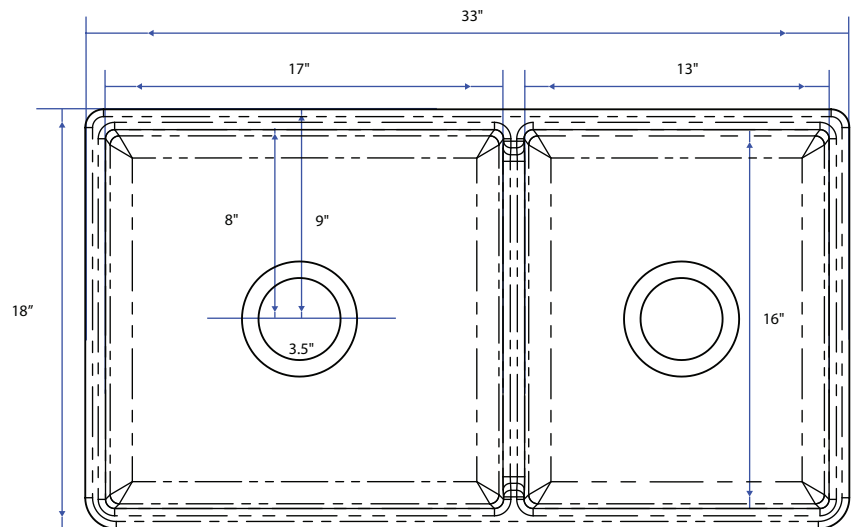

SINKOLOGY™

Technical Specifications

- + Outer - 33" x 18" x 10"
- + Inner - 31" x 16" x 9"
- + Weight - 100 lbs
- + Drain - 3.5" diameter
- + Cabinet Size - 36" minimum

FRONT VIEW: SMOOTH APRON

TOP VIEW

Lifetime Warranty