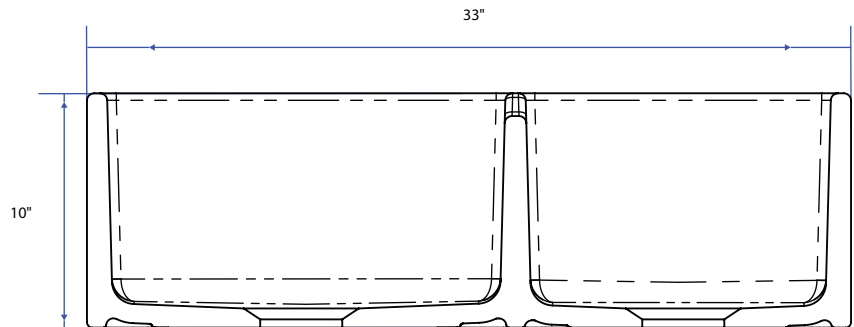

SINKOLOGY™

Technical Specifications

- + Outer - 33" x 18" x 10"
- + Inner - 31" x 16" x 9"
- + Weight - 100 lbs
- + Drain - 3.5" diameter
- + Cabinet Size - 36" minimum

FRONT VIEW: SMOOTH APRON

TOP VIEW

Lifetime Warranty