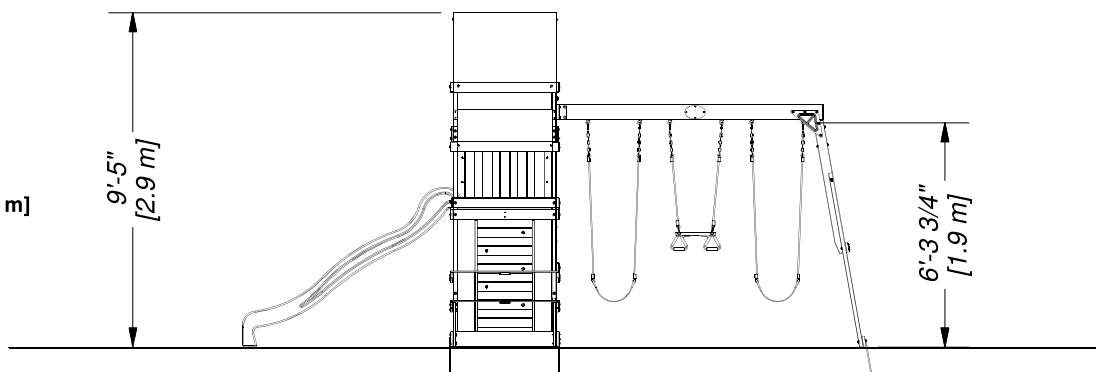

Place the set on level ground, not less than 6'-7" [2 m] from any structure or obstruction such as a fence, garage, house, overhanging branches, laundry lines, or electrical wires.

- While assembling unit, take time before and after each phase to make sure fort is level. If fort is not level, assembly will be difficult and improper assembly may result. Extra care must be taken to insure the fort is square.
- The safe play area refers to a zone extending 6'-7" (2m) beyond the play product on all sides, including the space above the play product.

SAFE PLAY AREA DIAGRAM

Ground Dimension

17' - 7 3/8" (5.4m) x 7' - 3 3/4" (2.2m) x 16' - 0" (4.9m)

Safe Play Area

30' - 9 3/8" (9.4m) x 20' - 5 3/4" (6.2m)

SAFE PLAY HEIGHT: 16'-0" [4.9 m]
MAXIMUM FALL HEIGHT: 6'-1 1/8" [1.9 m]