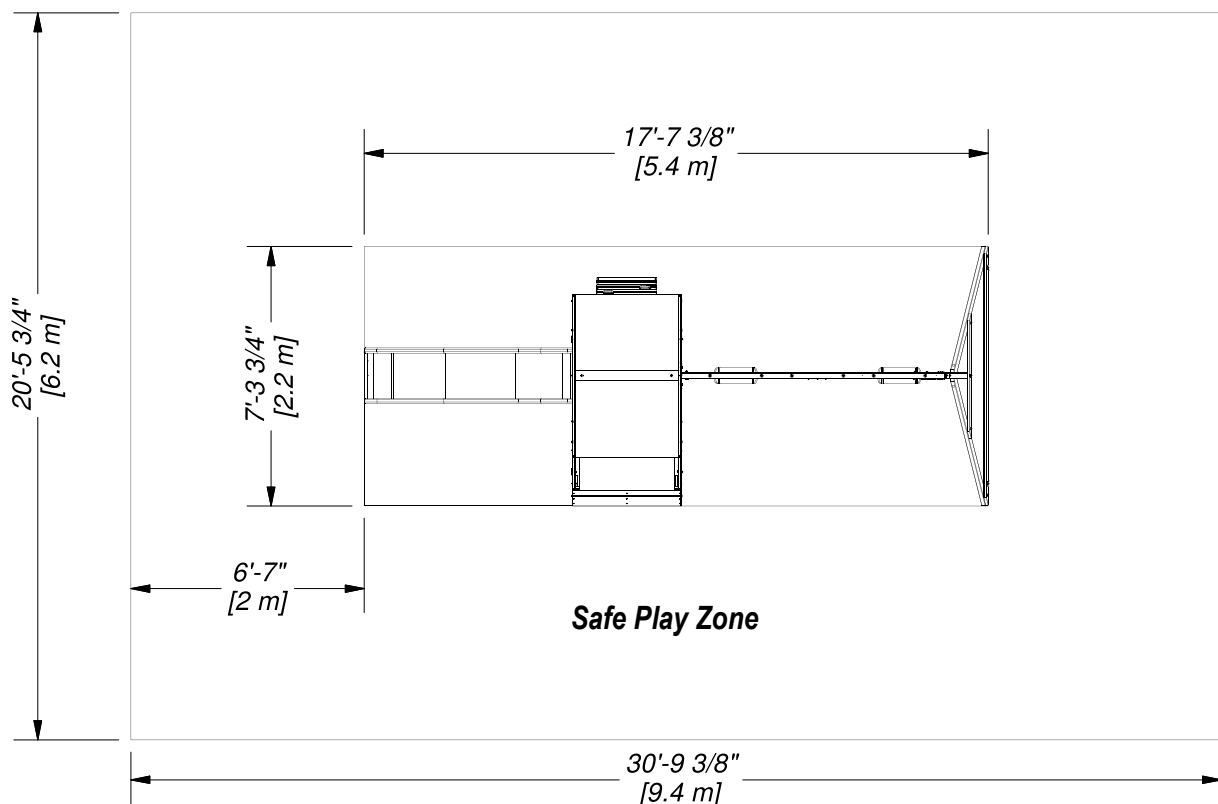

Place the set on level ground, not less than 6'-7" [2 m] from any structure or obstruction such as a fence, garage, house, overhanging branches, laundry lines, or electrical wires.

- While assembling unit, take time before and after each phase to make sure fort is level. If fort is not level, assembly will be difficult and improper assembly may result. Extra care must be taken to insure the fort is square.
- The safe play area refers to a zone extending 6'-7" (2m) beyond the play product on all sides, including the space above the play product.

SAFE PLAY AREA DIAGRAM

Ground Dimension

17' - 7 3/8" (5.4m) x 7' - 3 3/4" (2.2m) x 16' - 0" (4.9m)

Safe Play Area

30' - 9 3/8" (9.4m) x 20' - 5 3/4" (6.2m)

SAFE PLAY HEIGHT: 16'-0" [4.9 m]
MAXIMUM FALL HEIGHT: 6'-1 1/8" [1.9 m]