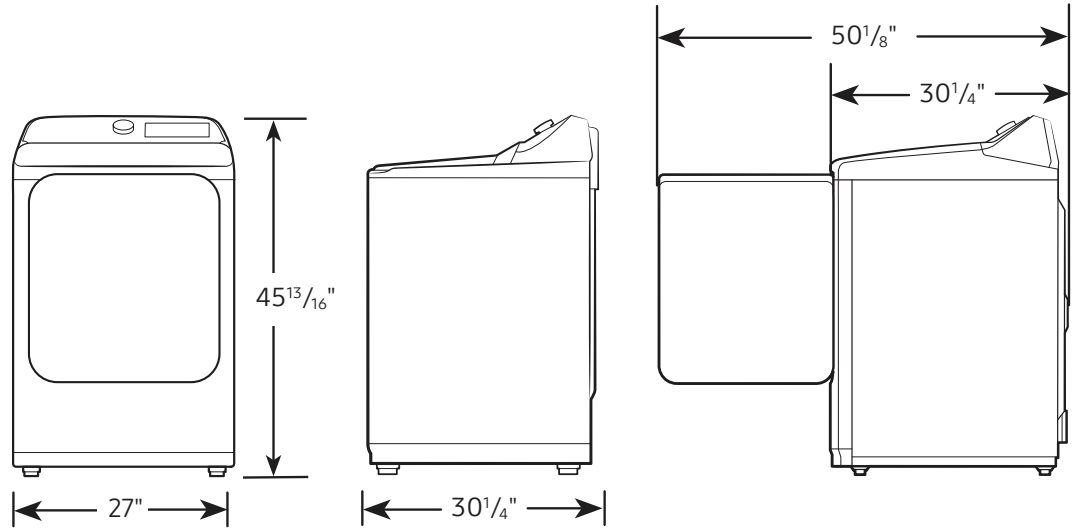

DVE55A7300E

Samsung 7.4 cu. ft. Smart Electric Dryer with Steam Sanitize+

Dimensions

Required dimensions for installation:

Installation Specifications – Side-by-Side

If the washer and dryer are installed together or the dryer alone, the closet front must have two unobstructed air openings for a combined minimum total area of 72-inch². Your washer alone does not require a specific air opening.

Alcove or closet installation
Minimum clearance for closet and alcove installations: