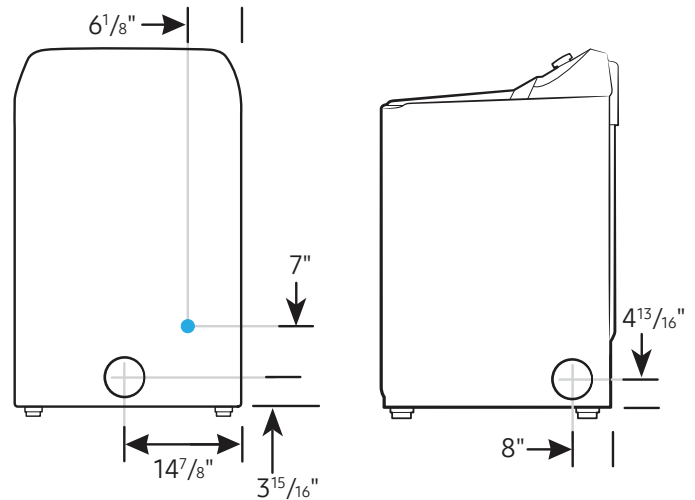

#### Product Dimensions & Weight (WxHxD)

Dimensions: 27" x 45<sup>13</sup>/<sub>16</sub>" x 30<sup>1</sup>/<sub>4</sub>"  
Weight: 119.0 lbs

### Dimensions

Required dimensions for installation:

Alcove or closet installation  
Minimum clearance for closet and alcove installations:

### Connection Dimensions

Back and Side View of Electric Dryer

**LEGEND:**

● Cold Water Connection

Actual color may vary. Design, specifications, and color availability are subject to change without notice. Non-metric weights and measurements are approximate.