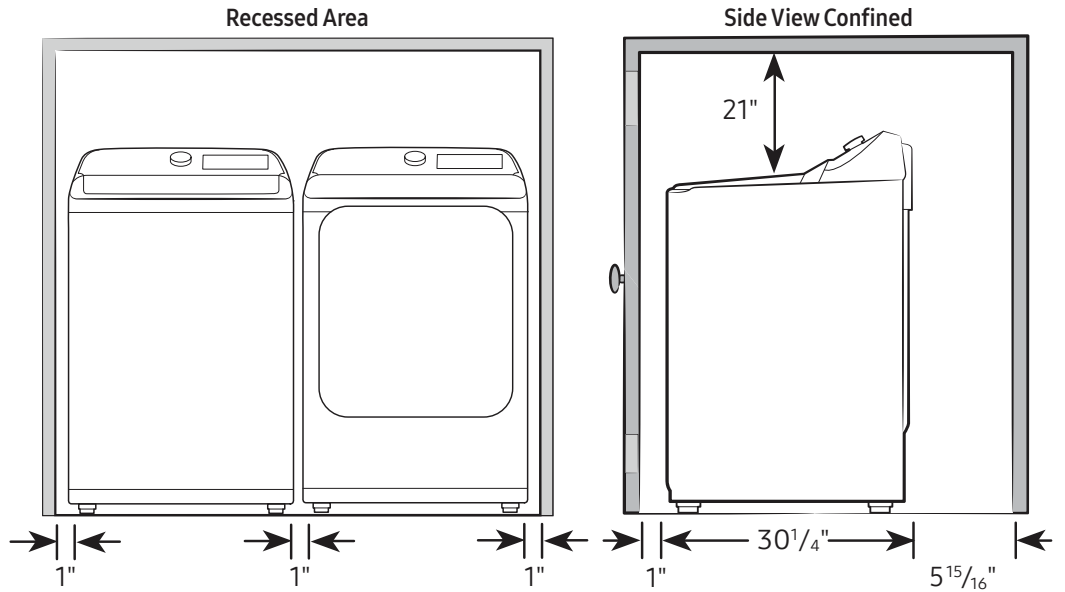

Connection Dimensions

Back and Side View of Electric Dryer