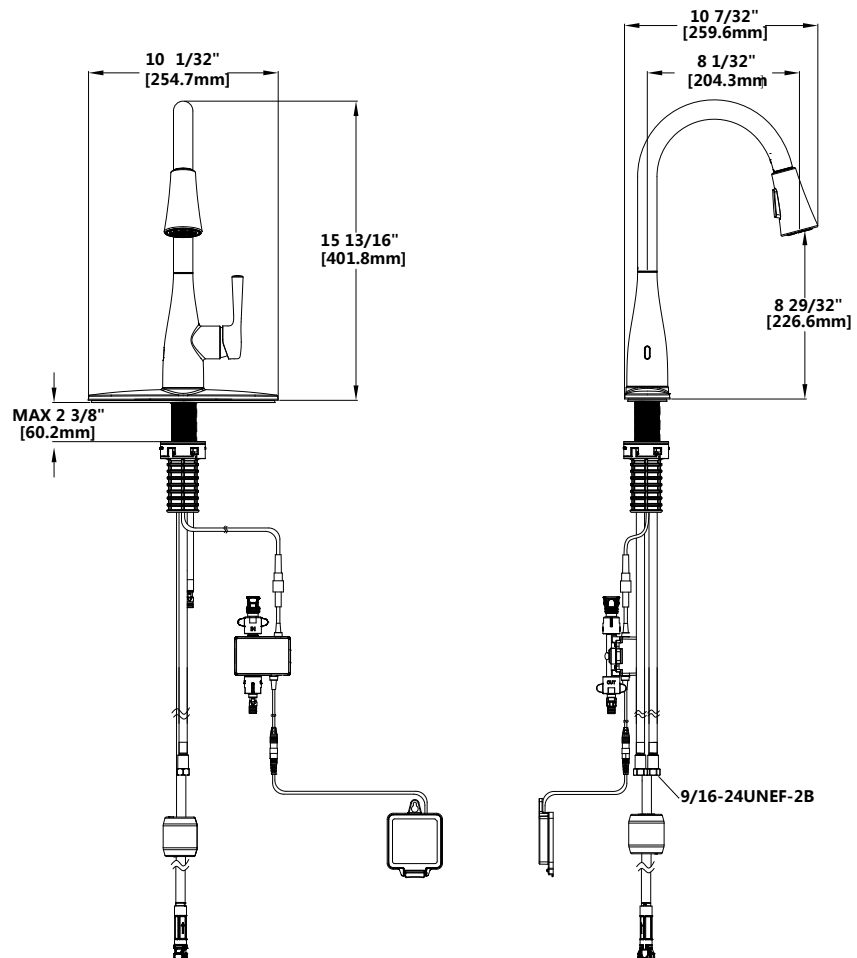

Sadira Touchless Single-Handle Pull-Down Sprayer Kitchen Faucet

MODEL	SKU#	FINISH
HD67798W-1308D2	1005889478	Stainless Steel
HD67798W-1301	314973731	Chrome
HD67798W-1310H	314973885	Matte Black
HD67798W-134405	314973881	Matte Gold

FEATURES

- Requires 1 Holes Sink with 8" On-Center
- Max Flow Rate: 1.8 gpm (6.8 L/min) at 60 psi
- Max Countertop Thickness: 2 3/8"
- Spout Reach: 8 1/32"
- Spout Height: 8 29/32"
- Ceramic Valve for Lifetime Drip-Free Operation
- With Zinc Lever Handle
- Fast Mount Installation

CODE COMPLIANCE

- IAPMO Certified: ASME A112.18.1/CSA B125.1
- NSF 61 Section 9
- NSF 372
- Calgreen Certified
- Meets AB 1953 Lead Standard
- ADA Compliant

WARRANTY

- Limited Lifetime Warranty

INSTALLATION DIMENSIONS

Glacier Bay reserves the right to make changes in specifications and materials and to change and discontinue models, both without notice or obligation. Dimensions are for reference only.