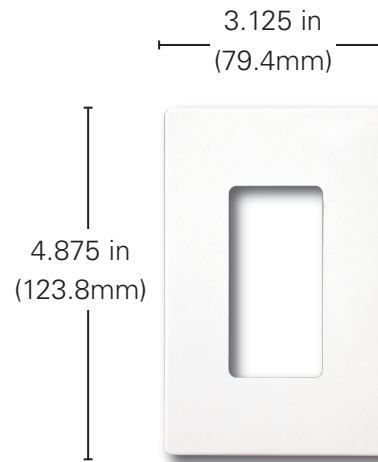

## Specifications

<b>Construction</b>	Polycarbonate
<b>Environmental</b>	Flammability: Meets UL 94 requirements; wallplates V2 rated
<b>Operating Environment</b>	Temperature: -40°F to 149°F (-40°C to 65°C)
<b>Size</b>	Decorator Opening Dimensions: 2.64" H x 1.31" W (67.1mm x 33.3mm) Toggle Opening Dimensions: 1" H x 0.5" W (25.4mm x 12.7mm)
<b>Wallplate Dimensions</b>	1-Gang: 4.88" H x 3.13" W (123.8mm x 79.4mm) 2-Gang: 4.88" H x 4.95" W (123.8mm x 125.4mm) 3-Gang: 4.88" H x 6.76" W (123.8mm x 171.4mm) 4-Gang: 4.88" H x 8.57" W (123.8mm x 217.5mm) 5-Gang: 4.88" H x 10.38" W (123.8mm x 263.5mm) 6-Gang: 4.88" H x 12.19" W (123.8mm x 309.5mm)

## Description

Screwless wallplates appear to float freely on the surface of the wall and are

designed for easy and fast installation. Mounting plate attaches to the device and

the wallplate is simply pressed into place.

## Dimensions