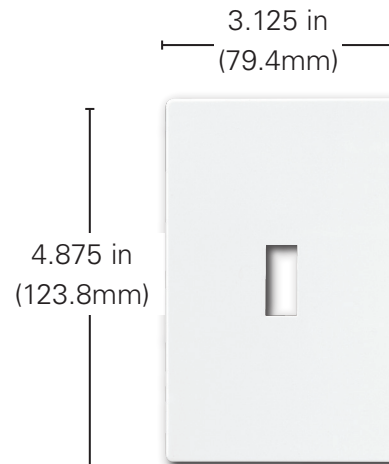

Toggle Wallplates can be used with:

Momentary toggle switches, Automatic Turn-Off switches