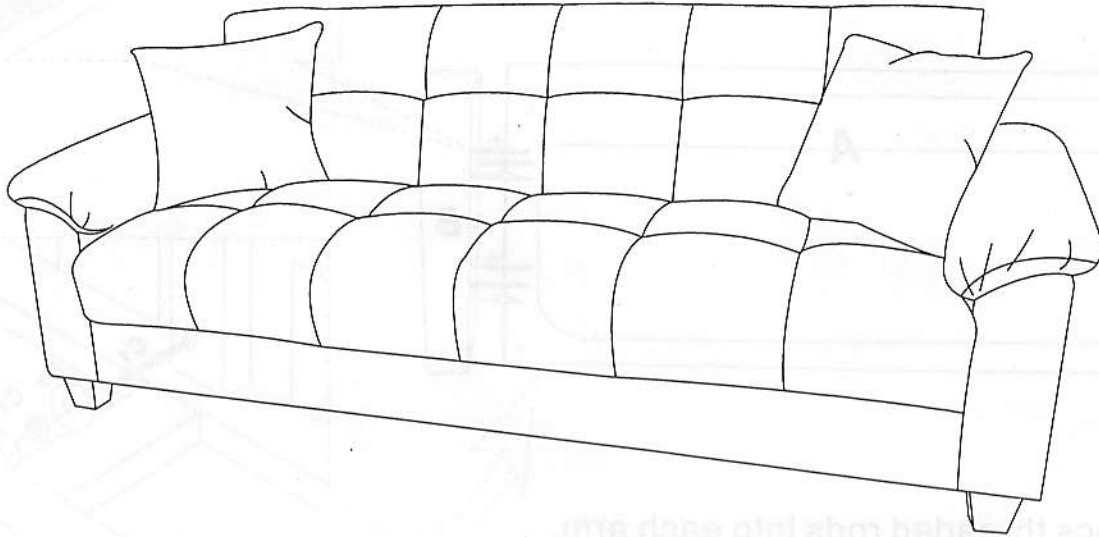

Assembly Instructions

ITEM NO.: **F7888, F7889, F7890**

PARTS LIST

x1

x2

C1

C2

C3

C4

x8

x1

A

B

C

D

A

Take out two ARMRESTs contained in the storage of the SEAT as shown below.

With the assistance of another adult, place sofa upside down onto a clean, padded surface.

Insert 4pcs threaded rods into each arm, and then mount it onto the seat frame by tightening nut with spring washer & flat washer as shown using a wrench.