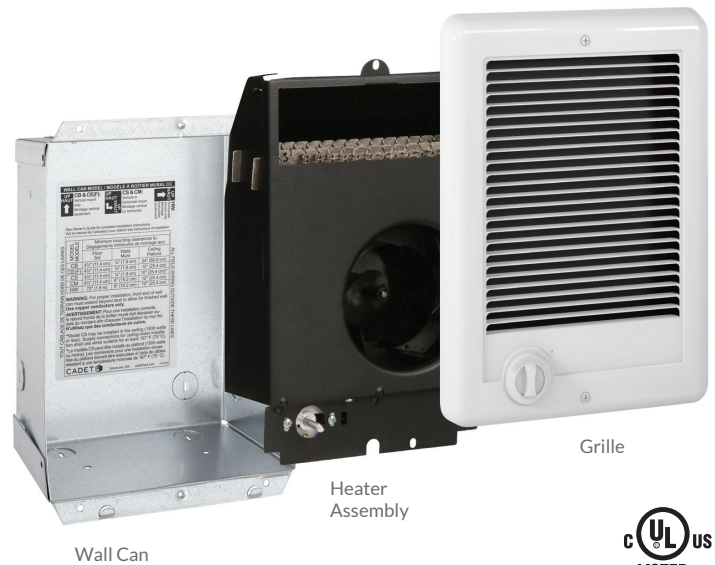

COM-PAK WALL HEATER

The Com-Pak is an efficient, affordable way to add warmth quickly and easily. These hard-wired heaters have proven safety features and multiple installation options, and provide safe, sensible warmth for years.

BENEFITS

- Fan provides quiet, efficient heating
- Warm up in a hurry with a fast-heating element
- Unique compact design is recess mounted to suit any room
- All metal surfaces are powder-coated paint to remove sharp edges and provide a durable finish, with a galvanized wall can
- Easy to install - only three screws to install heater assembly and grille
- Rest easy – includes high temperature safety shutoff
- Available with or without built-in thermostat
- Models without built-in thermostat, 1500 watts or less can be ceiling mounted
- 10-packs available for wall cans and grilles

APPLICATIONS

All Residential Applications | Commercial Offices