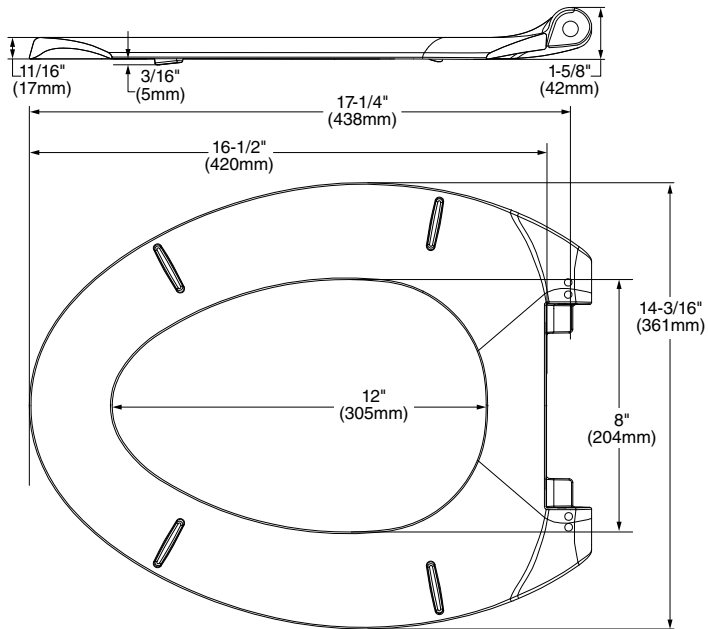

Slow Close Toilet Seat

- 5503A Elongated toilet seat
- 5503B Round Front toilet seat
 - **Slow-close seat and lid** for user convenience
 - Seat includes bottom mounting hardware
 - Seat made from solid plastic
 - Elongated seat weighs 3.7 lbs. (1.7 kg)
 - Round Front seat weighs 3.4 lbs. (1.5 kg)

To Be Specified:
 Color:
 White Bone Linen

SHOWN: CONVENIENT SLOW-CLOSE FEATURE

SEE REVERSE FOR ROUGHING-IN DIMENSIONS AND PRODUCT SPECIFICATIONS

Available Replacement Parts:
• 760225-100.0070A Bottom Mounting Kit
• 760357-100.0070A Top Mounting Kit

5503A Elongated Slow Close Toilet Seat

5503B Round Front Slow Close Toilet Seat