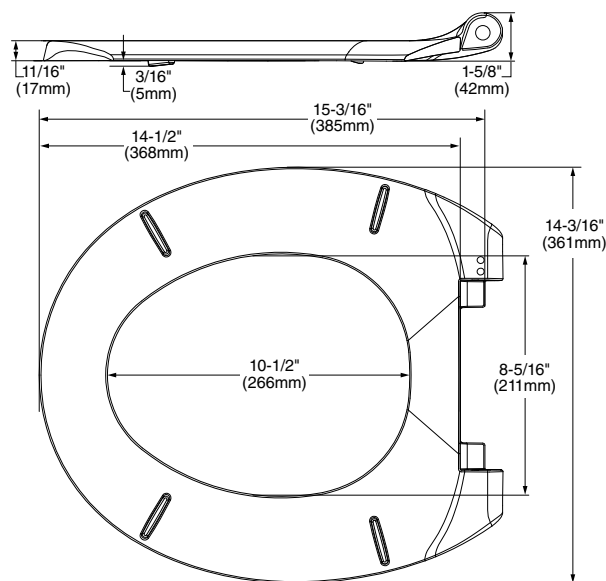

Slow Close Toilet Seat

- 5503A Elongated toilet seat
- 5503B Round Front toilet seat
 - **Slow-close seat and lid** for user convenience
 - Seat includes bottom mounting hardware
 - Seat made from solid plastic
 - Elongated seat weighs 3.7 lbs. (1.7 kg)
 - Round Front seat weighs 3.4 lbs. (1.5 kg)

To Be Specified:
 Color:
 White Bone Linen

SHOWN: CONVENIENT SLOW-CLOSE FEATURE

SEE REVERSE FOR ROUGHING-IN DIMENSIONS AND PRODUCT SPECIFICATIONS

Available Replacement Parts:
• 760225-100.0070A Bottom Mounting Kit
• 760357-100.0070A Top Mounting Kit

5503A Elongated Slow Close Toilet Seat

5503B Round Front Slow Close Toilet Seat