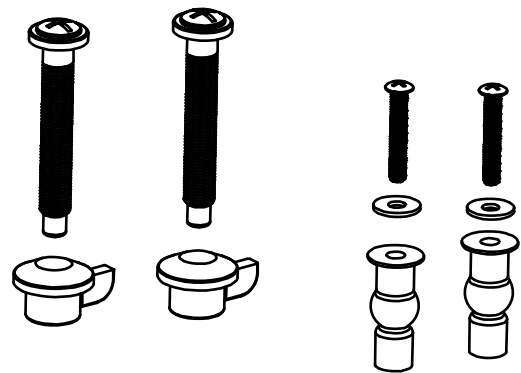

Slow Close Toilet Seat

- 5503A Elongated toilet seat
- 5503B Round Front toilet seat
 - **Slow-close seat and lid** for user convenience
 - Seat includes bottom mounting hardware
 - Seat made from solid plastic
 - Elongated seat weighs 3.7 lbs. (1.7 kg)
 - Round Front seat weighs 3.4 lbs. (1.5 kg)

To Be Specified:
 Color:
 White Bone Linen

SHOWN: CONVENIENT SLOW-CLOSE FEATURE

SEE REVERSE FOR ROUGHING-IN DIMENSIONS AND PRODUCT SPECIFICATIONS

Available Replacement Parts:
• 760225-100.0070A Bottom Mounting Kit
• 760357-100.0070A Top Mounting Kit

5503A Elongated Slow Close Toilet Seat

5503B Round Front Slow Close Toilet Seat