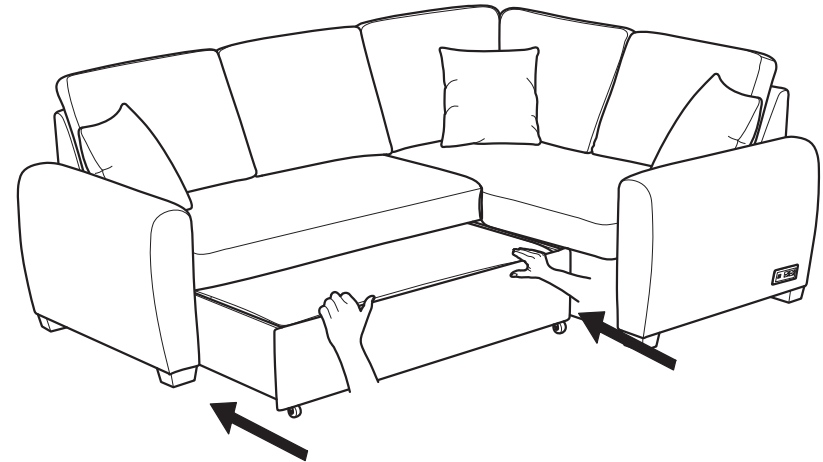

FUNCTIONS :

5

6

7

Power Strip

Need assistance?
Please call :
866-626-7826

For prompt, reliable service; please have your assembly manual ready.