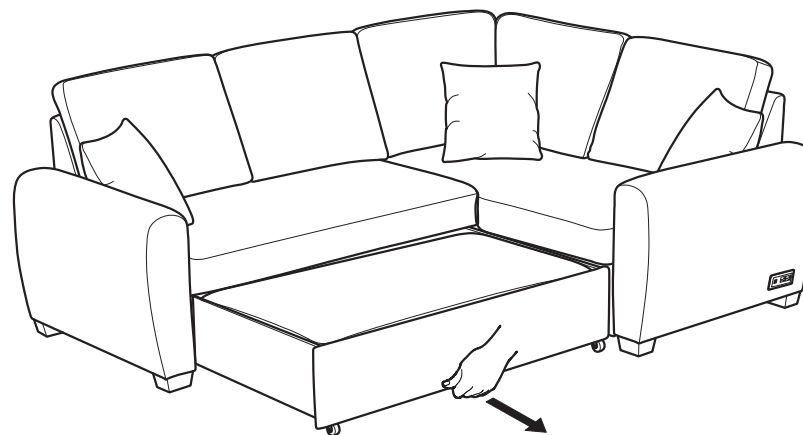

Dream Convertibles®

SECTIONAL SOFA BED

ASSEMBLY INSTRUCTIONS

WARNING

- This product has been designed for seating three to four (3-4) average adults. To prevent injury and damage to this unit, PROHIBIT jumping on it.
- This product is designed for home use and not intended for commercial use.
- Children under the age of 5, small infants and babies should not sleep alone on this product for safety reasons.
- Recommended # of people needed for handling: 2 (however it is always better to have an extra hand.)
- THIS INSTRUCTION BOOKLET CONTAINS **IMPORTANT** SAFETY INFORMATION. PLEASE READ AND KEEP FOR FUTURE REFERENCE.

PARTS

Loveseat Body
QTY:1

Corner Sofa Body
QTY:1

Loveseat Backrest
QTY:1

Corner Backrest A
QTY:1

Corner Backrest B
QTY:1

Left Facing Arm
QTY:1

Right Facing Arm
QTY:1

Step 4 :

Step 5 :

Step 6 :

Step 7 :

Step 8 :

FUNCTIONS :

①

②