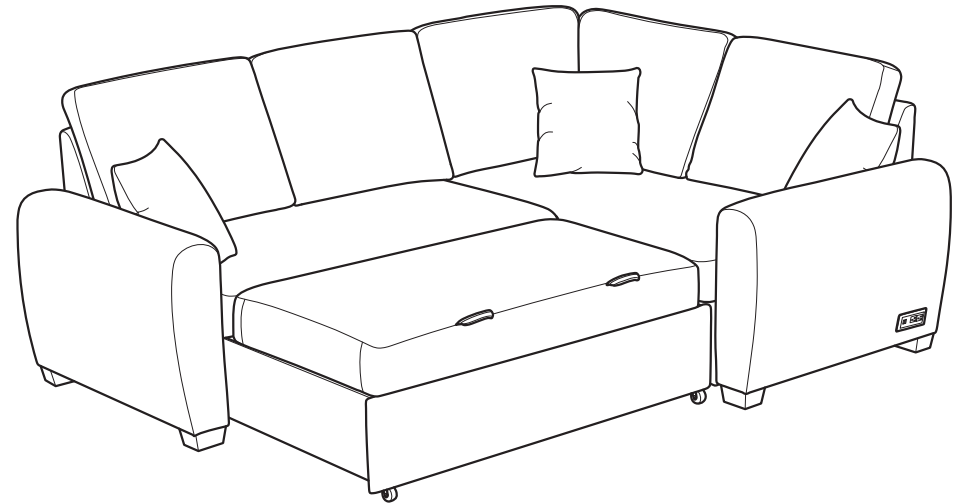

Dream Convertibles®

SECTIONAL SOFA BED

ASSEMBLY INSTRUCTIONS

WARNING

- This product has been designed for seating three to four (3-4) average adults. To prevent injury and damage to this unit, PROHIBIT jumping on it.
- This product is designed for home use and not intended for commercial use.
- Children under the age of 5, small infants and babies should not sleep alone on this product for safety reasons.
- Recommended # of people needed for handling: 2 (however it is always better to have an extra hand.)
- THIS INSTRUCTION BOOKLET CONTAINS **IMPORTANT** SAFETY INFORMATION. PLEASE READ AND KEEP FOR FUTURE REFERENCE.

PARTS

Loveseat Body
QTY:1

Corner Sofa Body
QTY:1

Loveseat Backrest
QTY:1

Corner Backrest A
QTY:1

Corner Backrest B
QTY:1

Left Facing Arm
QTY:1

Right Facing Arm
QTY:1