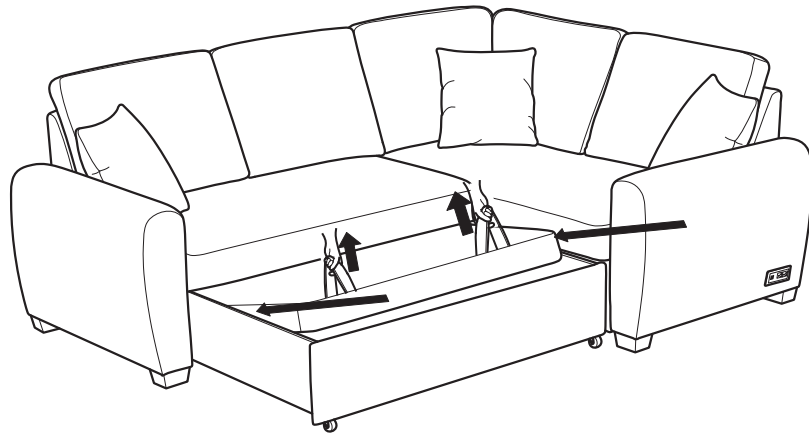

FUNCTIONS :

5

6