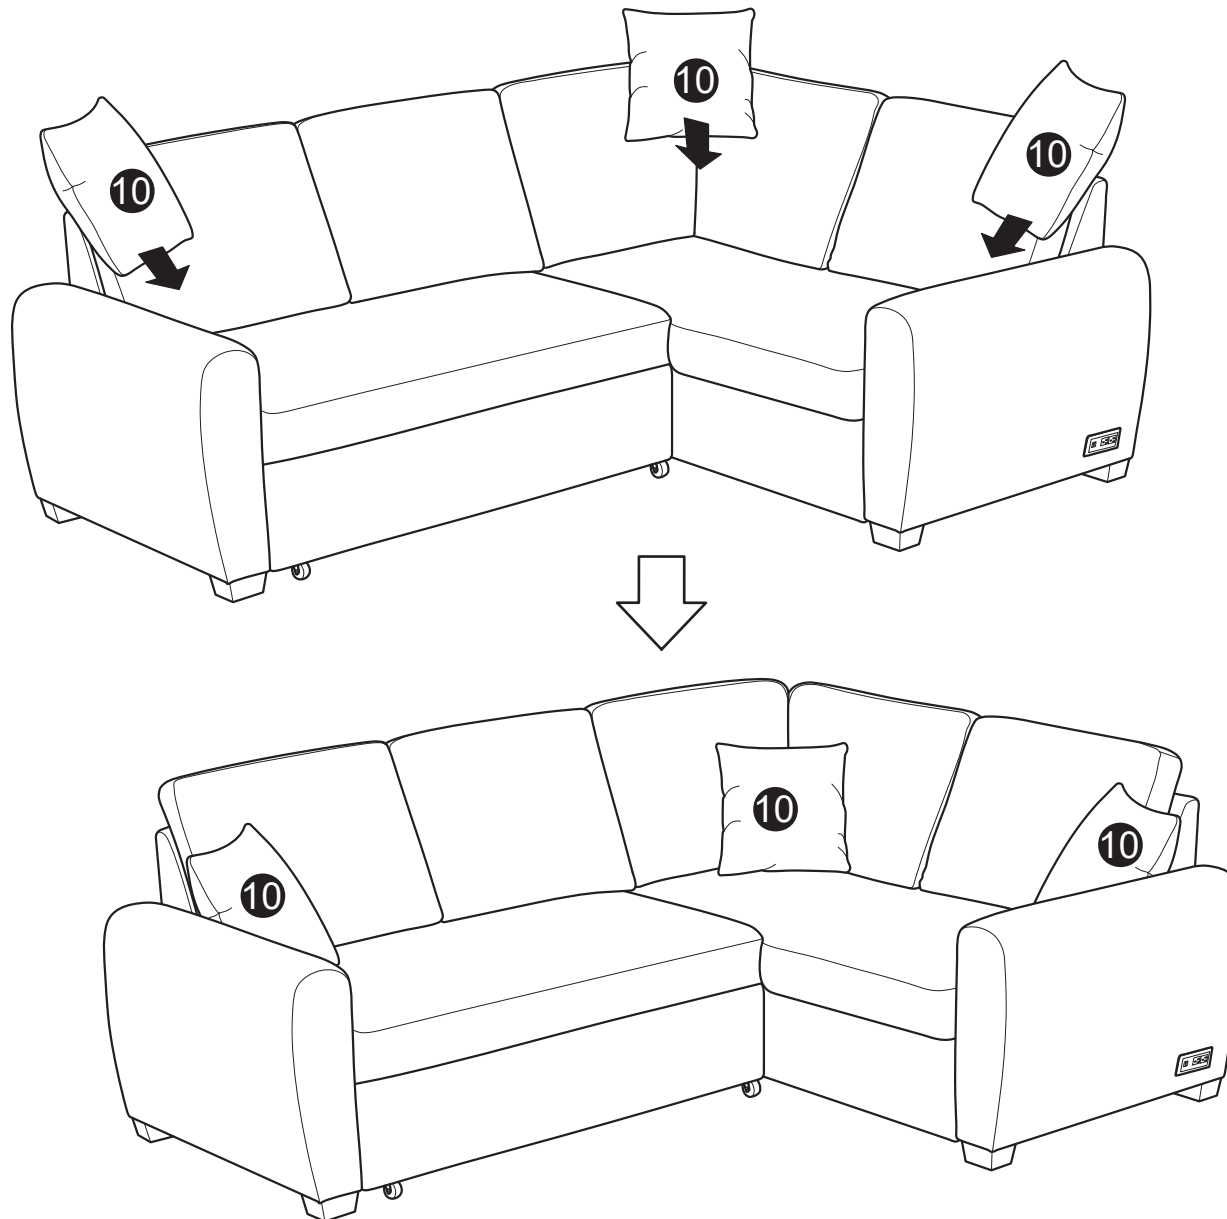

Dream Convertibles®

SECTIONAL SOFA BED

ASSEMBLY INSTRUCTIONS

WARNING

- This product has been designed for seating three to four (3-4) average adults. To prevent injury and damage to this unit, PROHIBIT jumping on it.
- This product is designed for home use and not intended for commercial use.
- Children under the age of 5, small infants and babies should not sleep alone on this product for safety reasons.
- Recommended # of people needed for handling: 2 (however it is always better to have an extra hand.)
- THIS INSTRUCTION BOOKLET CONTAINS **IMPORTANT** SAFETY INFORMATION. PLEASE READ AND KEEP FOR FUTURE REFERENCE.

PARTS

Loveseat Body
QTY:1

Corner Sofa Body
QTY:1

Loveseat Backrest
QTY:1

Corner Backrest A
QTY:1

Corner Backrest B
QTY:1

Left Facing Arm
QTY:1

Right Facing Arm
QTY:1

Step 4 :

Step 5 :

Step 6 :

Step 7 :

Step 8 :

FUNCTIONS :

①

②