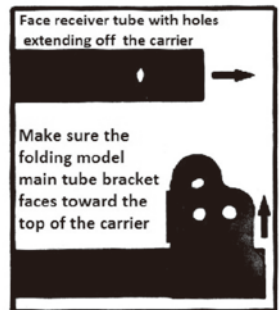

For warranty purchases, please keep your dated proof of purchase. File or attach to the manual for safe keeping.

Basket Assembly

Slide cargo carrier sections together until the bolt holes line up . It may help to prop up one or both ends to keep the holes aligned .

Secure the sections with 4 M10x80 bolts , Washers , Lock Nuts.

Flip the carrier over to install the main tube W/Bracket. Secure with 3 M10x80 Bolts. Washers ,Lock Nuts.

Receiver Tube Assembly

Limited Manufacturer Warranty