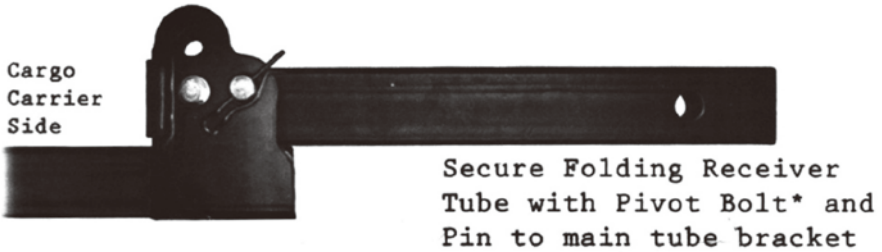

For warranty purchases, please keep your dated proof of purchase. File or attach to the manual for safe keeping.

Basket Assembly

Slide cargo carrier sections together until the bolt holes line up . It may help to prop up one or both ends to keep the holes aligned .

Secure the sections with 4 M10x80 bolts , Washers , Lock Nuts.

Flip the carrier over to install the main tube W/Bracket. Secure with 3 M10x80 Bolts. Washers ,Lock Nuts.

Receiver Tube Assembly

Limited Manufacturer Warranty