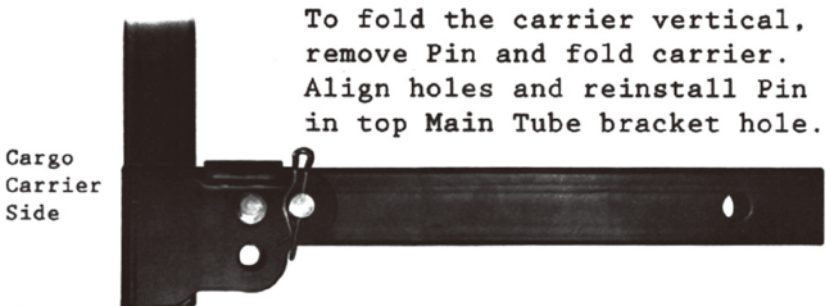

For warranty purchases, please keep your dated proof of purchase. File or attach to the manual for safe keeping.

Basket Assembly

Slide cargo carrier sections together until the bolt holes line up . It may help to prop up one or both ends to keep the holes aligned .

Secure the sections with 4 M10x80 bolts , Washers , Lock Nuts.

Flip the carrier over to install the main tube W/Bracket. Secure with 3 M10x80 Bolts. Washers ,Lock Nuts.

Receiver Tube Assembly

Limited Manufacturer Warranty