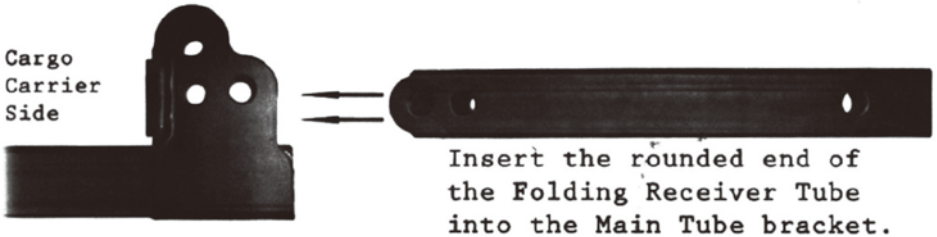

For warranty purchases, please keep your dated proof of purchase. File or attach to the manual for safe keeping.

Basket Assembly

Slide cargo carrier sections together until the bolt holes line up . It may help to prop up one or both ends to keep the holes aligned .

Secure the sections with 4 M10x80 bolts , Washers , Lock Nuts.

Flip the carrier over to install the main tube W/Bracket. Secure with 3 M10x80 Bolts. Washers ,Lock Nuts.

Receiver Tube Assembly

Limited Manufacturer Warranty