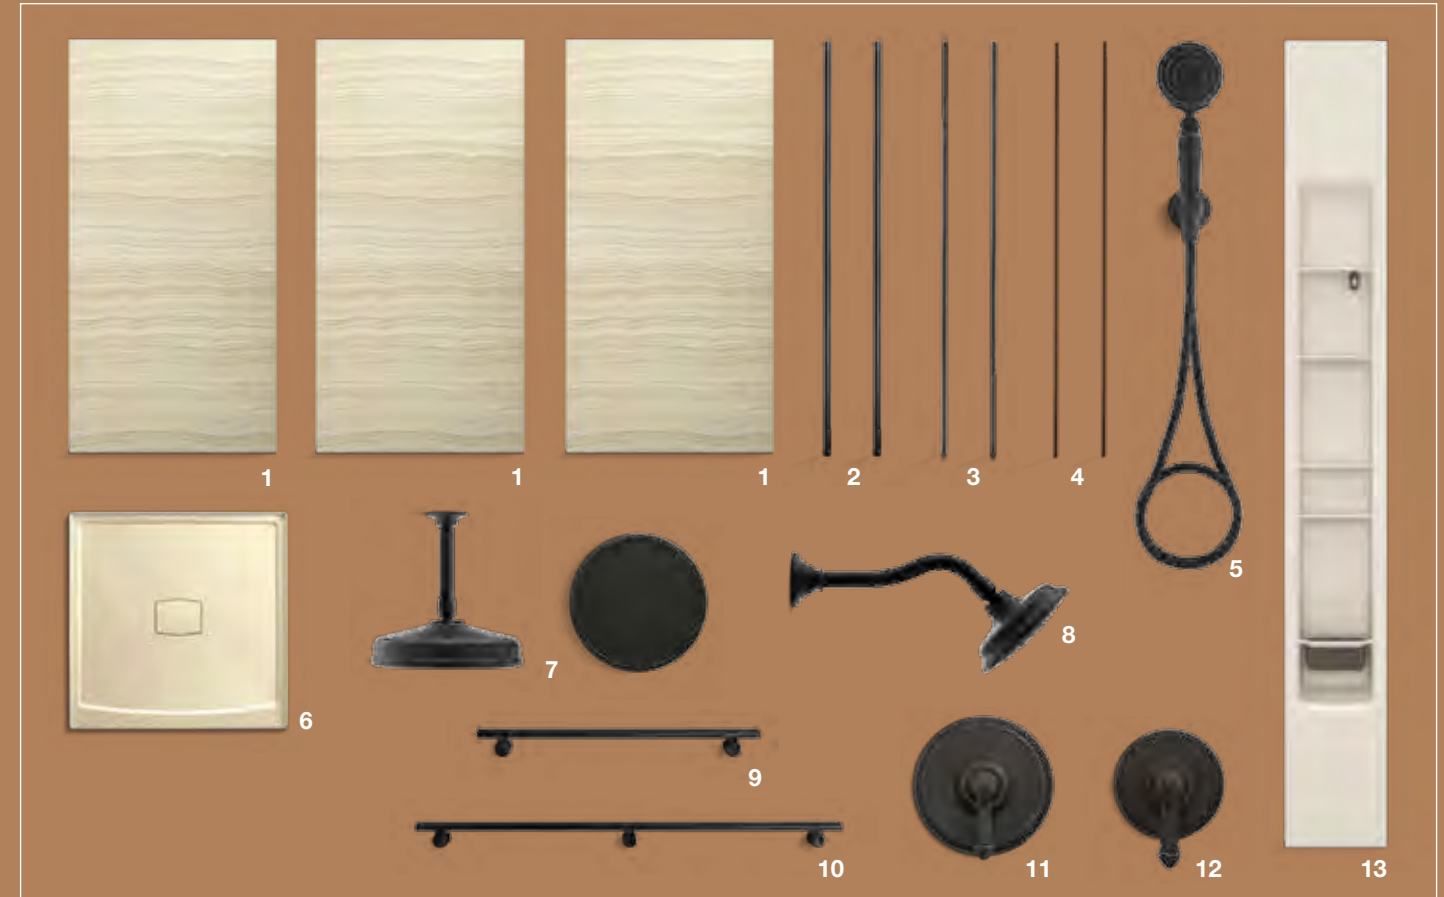

Choreograph products shown:

| 48" x 36" x 96" wall kit in VeinCut Biscuit K-97614-W08

| 96" corner joint K-97635-ABZ

| 96" seam joint K-97636-ABZ

| 96" edge trim K-97638-ABZ

| 40" shower barre K-97627-ABZ

| 24" shower barre K-97625-ABZ

| Teak tray K-97629-NA

| 9" Shower Locker® storage K-97630-96

To complete your shower, consider the Revel® pivot shower door K-707556-L-ABZ.

DESIGN TIP
 Consider adding an in-wall Shower Locker® storage that blends into your showering space.

Get this look

Vibrant living

- 1 | 48" x 36" x 96" Wall Kit in VeinCut Biscuit K-97614-W08
Includes three walls and two color-matched corner joints
- 2 | 96" Corner Joint K-97635-ABZ
- 3 | 96" Seam Joint K-97636-ABZ
- 4 | 96" Edge Trim K-97638-ABZ
- 5 | Artifacts® 2.0 GPM Handshower K-72776-2BZ
Shower Hose K-9514-2BZ
Wall-Mount Handshower Holder and Supply Elbow K-72797-2BZ
- 6 | Archer® 48" x 36" Shower Base K-9397-47
- 7 | Traditional Round 8" Rainhead K-13692-2BZ
6" Ceiling-Mount Showerarm K-7394-2BZ