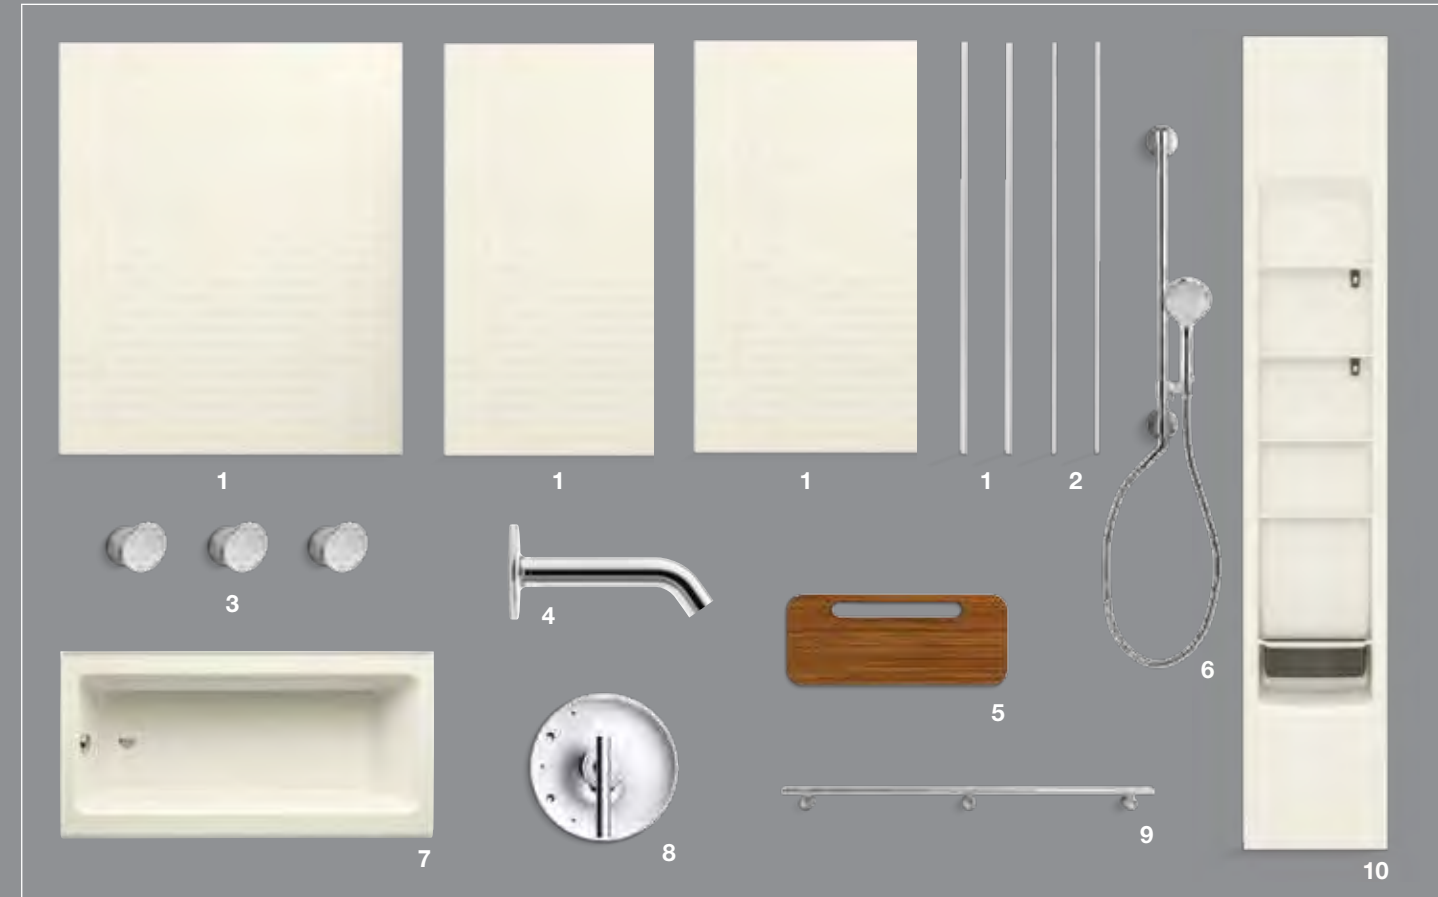

- 1 | 60" x 36" x 96" Brick Wall Kit in White K-97616-T01-0
  Includes three walls and two color-matched corner joints
- 2 | 96" Seam Joint K-97636-0
- 3 | Shower Hook K-97624-SHP
- 4 | Purist® Bath Spout K-14426-CP
- 5 | Teak Tray K-97629-NA
- 6 | HydroRail®-H Bath/Shower Column K-45903-CP
  MasterShower® Shower Hose K-9514-CP
  Awaken® B110 2.0 GPM Handshower K-72421-CP

- 7 | Bellwether® 60" x 30" Bath K-837-0
- 8 | Purist Rite-Temp® Pressure-Balancing
  Valve Trim with Diverter K-T14501-4-CP
- 9 | 36" Shower Barre K-97626-SHP
- 10 | 14" Shower Locker® Storage K-97631-0

Other KOHLER® products shown: Levity® Sliding Shower Door with Towel Bars K-706015-L-SHP, Jacquard® 60" Vanity K-99511-TK-1WC, Jacquard Ring Pull K-99685-HF1, Solid/Expressions® Vanity Top K-5433-S33, Whist® Under-Mount Sink K-2741-B11, Purist Single-Handle Sink Faucet K-14402-4A-CP, Verdera® Medicine Cabinet K-99002-NA