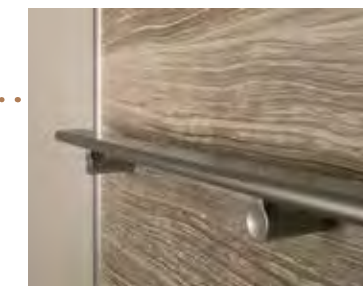

Choreograph products shown:

| 60" x 96" wall panel in VeinCut Sandbar K-97604-W09

| 36" x 96" wall panel in Sandbar K-97601-G9

| 96" corner joint K-97635-BNK

| 96" edge trim K-97638-BNK

| 14" floating shelf K-97622-BNK

| 21" floating shelf K-97623-BNK

| 54" shower barre K-97628-BNK

To complete your shower, consider the Levity® 60" sliding shower door K-706013-L-NX.

The shower barre provides a clean look while giving you the flexibility to organize your space around your needs.