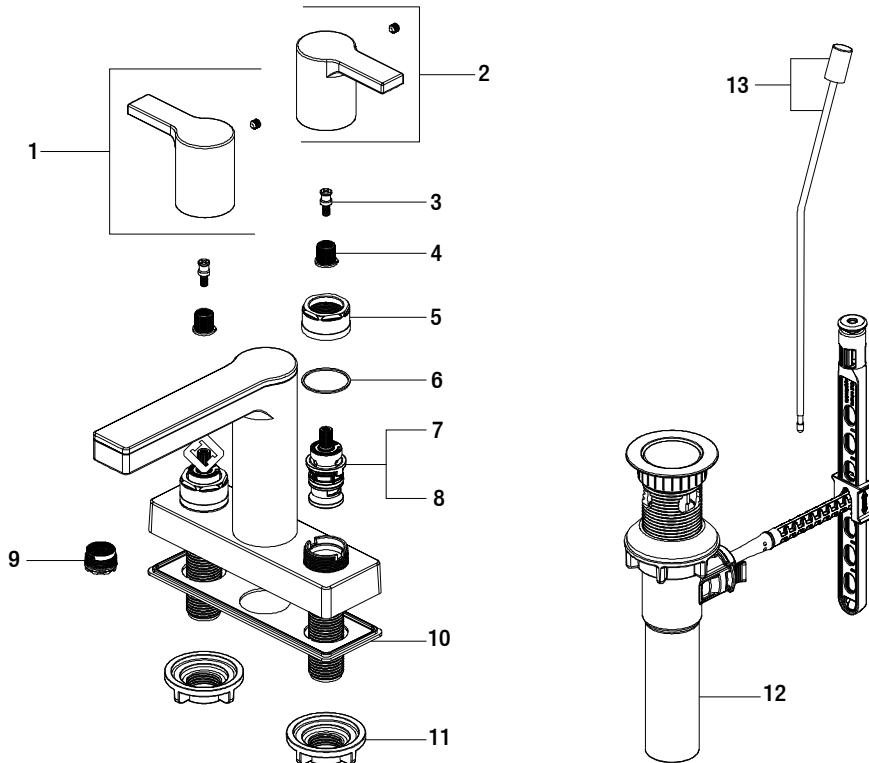

Two-Handle Lavatory Faucet

MODEL	SKU #	FINISH
HD67865W-6027D	305764852	Bronze

Many replacement parts can be purchased online or at your local store. Please use the table below to identify the part SKU number needed, go to [HOMEDEPOT.COM](http://HOMEDEPOT.COM), and check for online and store availability. If you can't find the part you are looking for, please call 1-855-HD-GLACIER.

Part	Description	Part #	Internet SKU #	Store SKU #
1	Handle assembly H	RP1363027D		
2	Handle assembly C	RP1363127D		
3	Connector	RP50107		
4	Inverter	RP70396		
5	Bonnet nut	RP70193	<a href="#">206671342</a>	
6	Washer	RP64124		

Part	Description	Part #	Internet SKU #	Store SKU #
7	Cartridge H	RP20079		
8	Cartridge C	RP20080		
9	Aerator	RP30209		
10	Gasket	RP80590		
11	Mounting nut	RP56001		
12	ClickInstall™ drain assembly	RP4022827D		
13	Lift rod	RP4024927D		