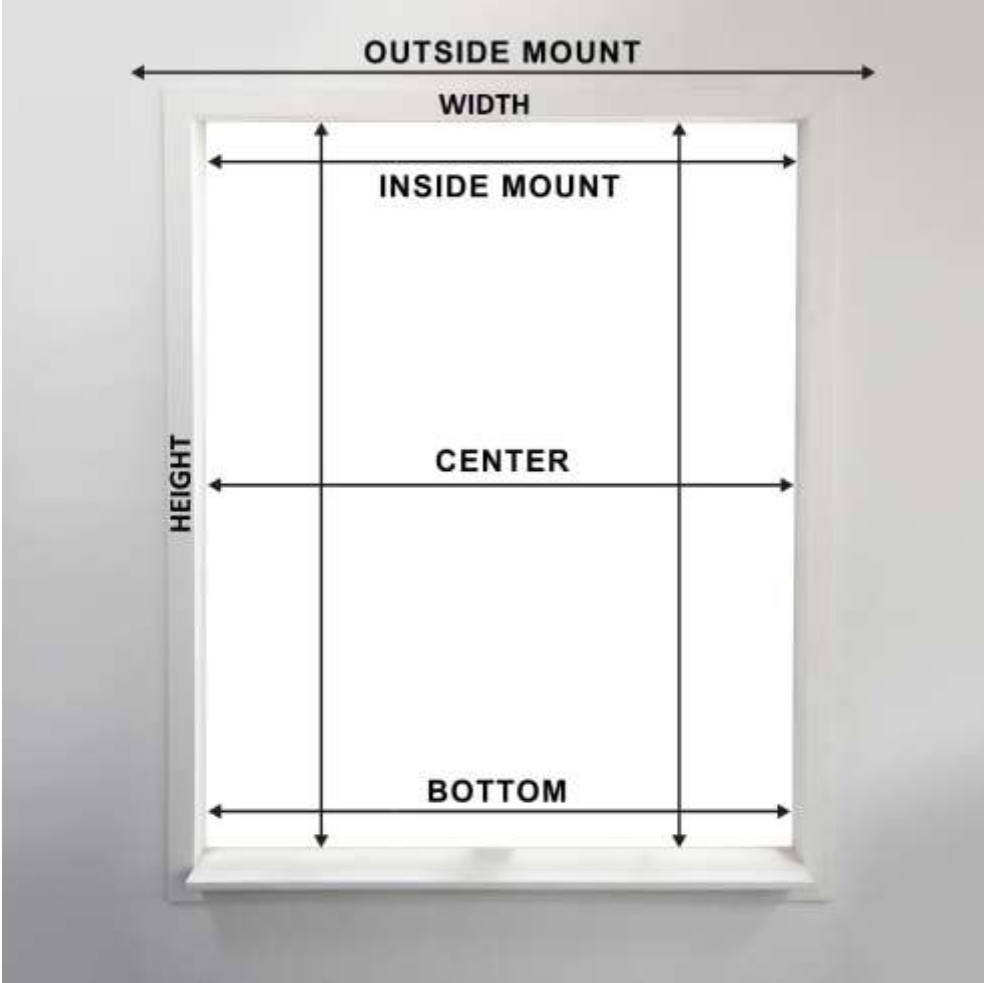

How to Measure Your Window For Top Down Bottom Up Deluxe Cellular Shades

<p style="text-align: center;">Inside Mount (Inside your window recess)</p>	<p style="text-align: center;">Outside Mount (Outside your window recess, on framework or the surrounding wall)</p>
<p>1. Width: To find the width, measure the top, middle and bottom within your window recess. Use the narrowest width as your window-width.</p> <p>2. Height/Length: To find the height, measure exact window-recess height at left, middle, and right side. Use the longest height as your window-height.</p> <p>3. Depth: Minimum 1 inch required. If you want a flush mount a minimum of 2 inches is required.</p> <p>4. ORDERING: Choose a width that is 1/4 inch or smaller than the window-width from above. Choose a height that is the same or longer than your window-height.</p> <p>*Ordering a product that is more than 1 inch shorter in width than your window-width will create a large light gap, so think about what will satisfy your need.</p>	<p>1. Determine where the blind is to be placed. You will need a minimum of 3/4 inches of flat mounting space above your window to accommodate the mounting hardware.</p> <p>2. Width: Choose a product-width that is the same or greater than the width of your window recess. We recommend adding 2 to 6 inches extra to the measured-width to maximize light control and privacy.</p> <p>3. Height/Length: Measure exact measured-height from the top of the proposed headrail location to the base of the sill. If there is no sill, measure where you would like the blind to drop. Add 2 to 6 inches to the height for optimum light control and privacy.</p> <p>4. ORDERING: Choose a width that is the same or wider than the product-width from above. Choose a height that is the same or longer than your measured-height.</p>
<p style="text-align: center;">All of our products ship exactly as ordered. There are no deductions.</p> <p style="text-align: center;">Example: If you order a 24"Width x 60"Height/Length, then the product that you'll receive will be 24"Width x 60"Height/Length.</p>	