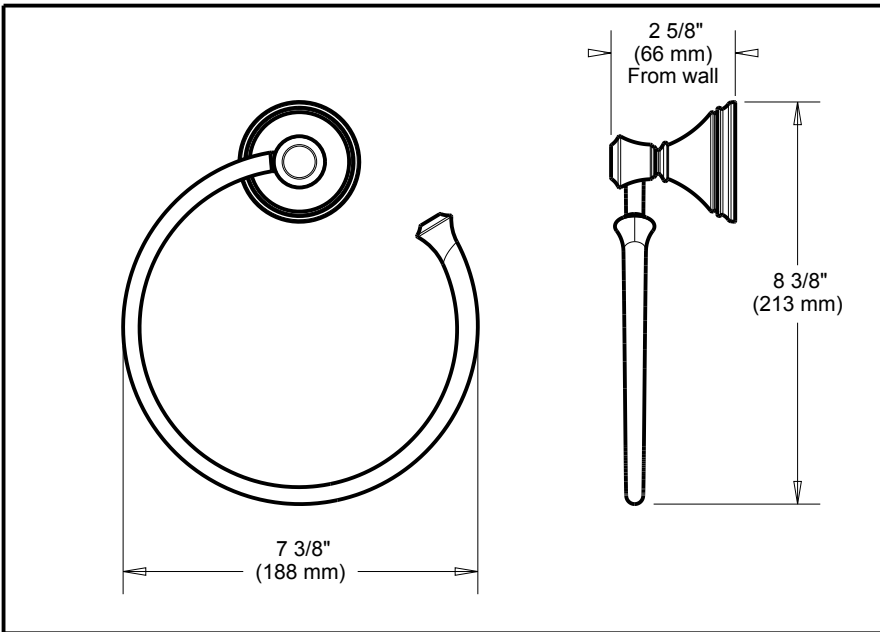

## ACCESSORIES

- Cassidy™ Bath Collection
- Towel Ring

Submitted Model No.: \_\_\_\_\_

Specific Features: \_\_\_\_\_

### STANDARD SPECIFICATIONS:

- Wood blocking is preferable behind all wall surfaces. If wood blocking is not available, the following fasteners are suggested: Tile/Masonry-Plastic or lead Anchors Plaster/drywall-Toggle bolts.
- Mounting hardware and mounting template included with product.