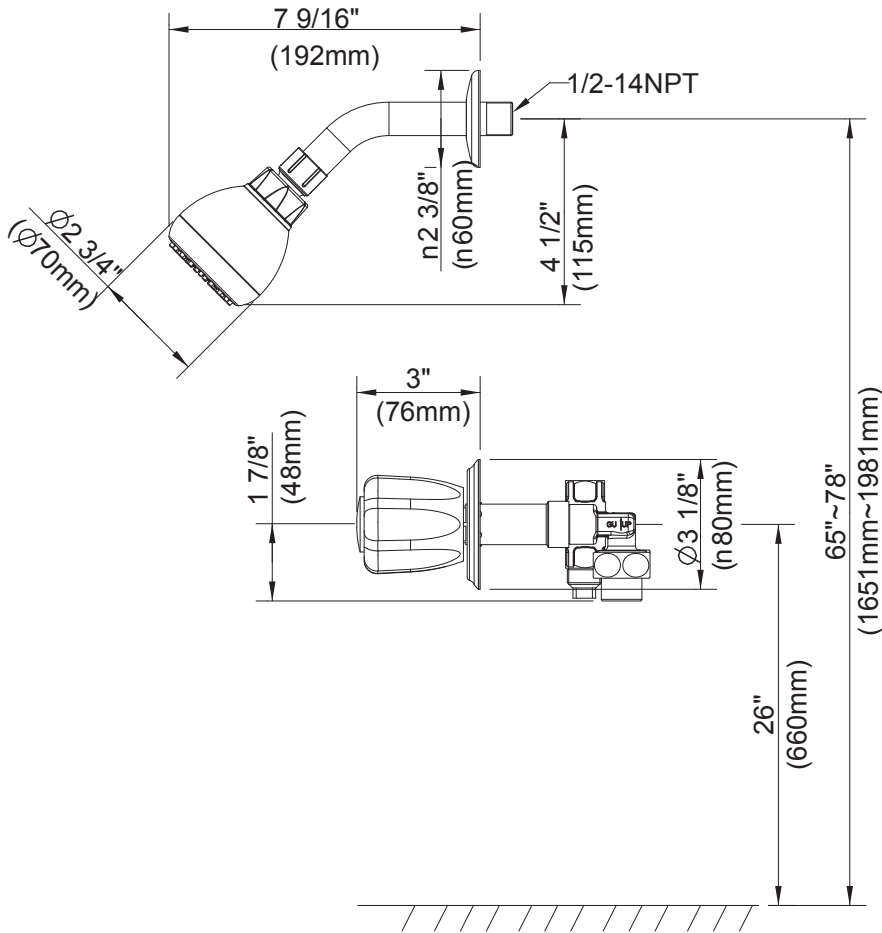

## Features:

- Acrylic round handle
- Washerless cartridge
- Max Flow Rate: 1.75 gpm (6.6 L/min) at 80 psi
- One setting 3" plastic showerhead
- Non-pressure balanced valve

## Traditional Collection

**10567**  
**Chrome Finish**

1	Shower Head	S1213300
2	Shower Arm	A020002
3	Shower Arm Flange	A019001-S
4.1	Index Button-Cold	A66D694C
4.2	Index Button-Hot	A66D694H
5	Acrylic Handle	A029115
6	Escutcheon	A111619-S
7	Sleeve	A216106
8	Stem Extension-Hot	A517000H
9	Washerless Cartridge Assembly	A66D636N
10	Seat & Spring	A663522N
11	Union Nut	A603668
12	Plug	A028004