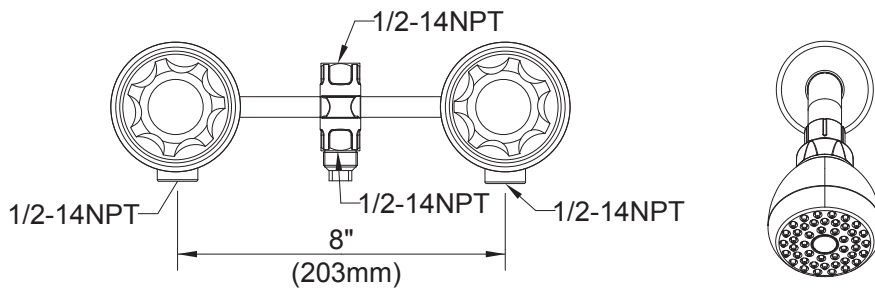

# TWO HANDLE SHOWER ONLY

## Features:

- Acrylic round handle
- Washerless cartridge
- Max Flow Rate: 1.75 gpm (6.6 L/min) at 80 psi
- One setting 3" plastic showerhead
- Non-pressure balanced valve