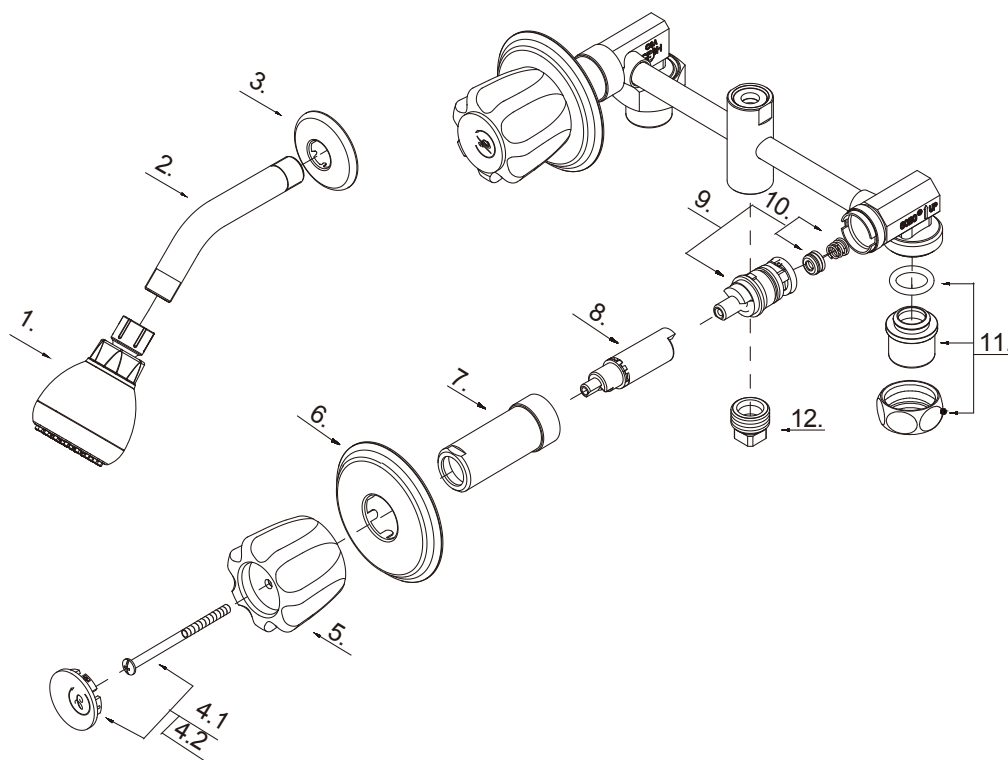

TWO HANDLE SHOWER ONLY

TUB & SHOWER