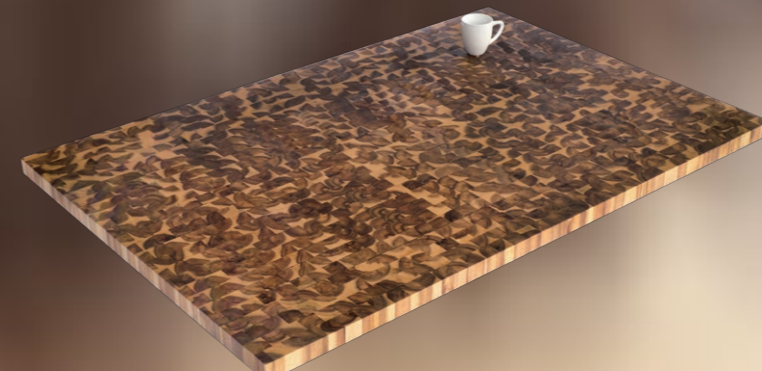

Model # CPB10015
Dimensions: 40" x 36" x 1.5"
1016 x 914 x 40mm
Wood Species: Acacia
Finish: Light Oak
Construction: Butcher Block

Model # CPB06004
Dimensions: 60" x 39" x 1.5"
1500 x 1000 x 40mm
Wood Species: Acacia
Finish: Golden Teak
Construction: Butcher Block