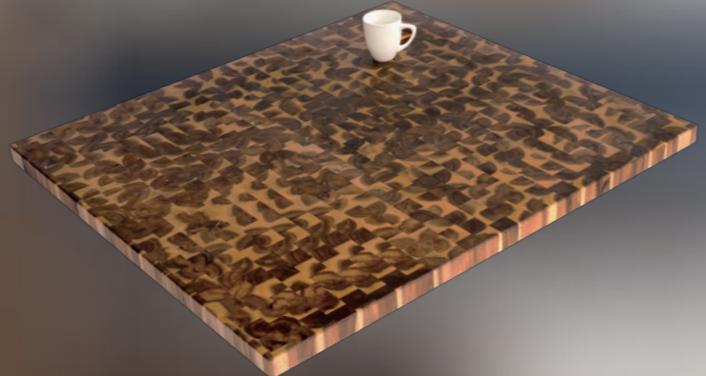

Model # CPB08003
Dimensions: 32" x 25" x 1.5"
813 x 648 x 40mm
Wood Species: Acacia
Finish: Brown
Construction: Butcher Block

Model # CPB10003
Dimensions: 40" x 36" x 1.5"
1016 x 914 x 40mm
Wood Species: Acacia
Finish: Brown
Construction: Butcher Block