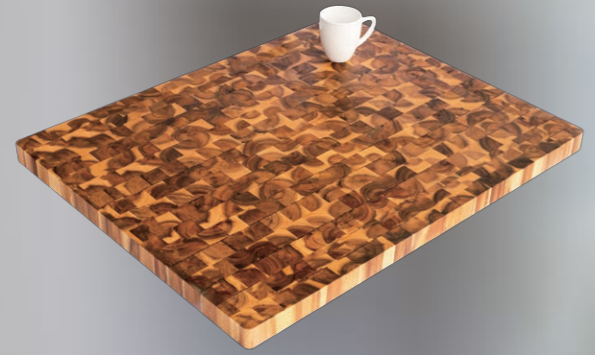

**INTERBUILD** REAL WOOD

Model # PNL04006  
Dimensions: 74" x 40" x 1"  
1880 x 1016 x 38mm  
Wood Species: Acacia  
Finish: Unfinished  
Construction: Butt-Live-Edge

Model # PNL04016  
Dimensions: 74" x 40" x 2"  
1880 x 1016 x 51mm  
Wood Species: Acacia  
Finish: Unfinished  
Construction: Butt-Live-Edge

**INTERBUILD** REAL WOOD

**Model #** CPB08004  
**Dimensions:** 32" x 25" x 1.5"  
 813 x 648 x 40mm  
**Wood Species:** Acacia  
**Finish:** Golden Teak  
**Construction:** Butcher Block

**Model #** CPB08003  
**Dimensions:** 32" x 25" x 1.5"  
 813 x 648 x 40mm  
**Wood Species:** Acacia  
**Finish:** Brown  
**Construction:** Butcher Block