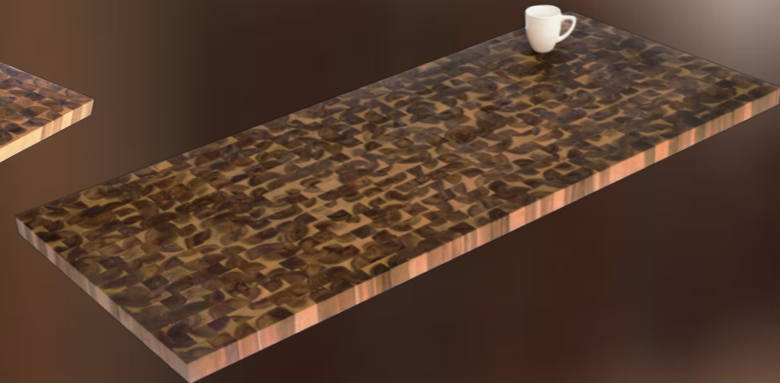

Model # CPB10003
Dimensions: 40" x 36" x 1.5"
1016 x 914 x 40mm
Wood Species: Acacia
Finish: Brown
Construction: Butcher Block

Model # CPB07003
Dimensions: 60" x 25.5" x 1.5"
1500 x 648 x 40mm
Wood Species: Acacia
Finish: Brown
Construction: Butcher Block