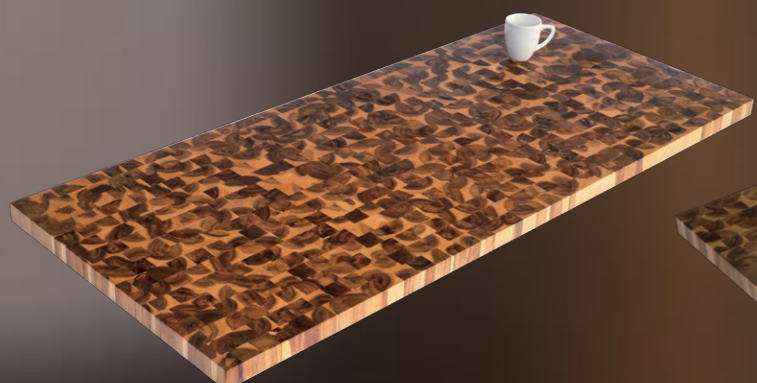

Model # CPB10004
Dimensions: 40" x 36" x 1.5"
1016 x 914 x 40mm
Wood Species: Acacia
Finish: Golden Teak
Construction: Butcher Block

Model # CPB07004
Dimensions: 60" x 25.5" x 1.5"
1500 x 648 x 40mm
Wood Species: Acacia
Finish: Golden Teak
Construction: Butcher Block