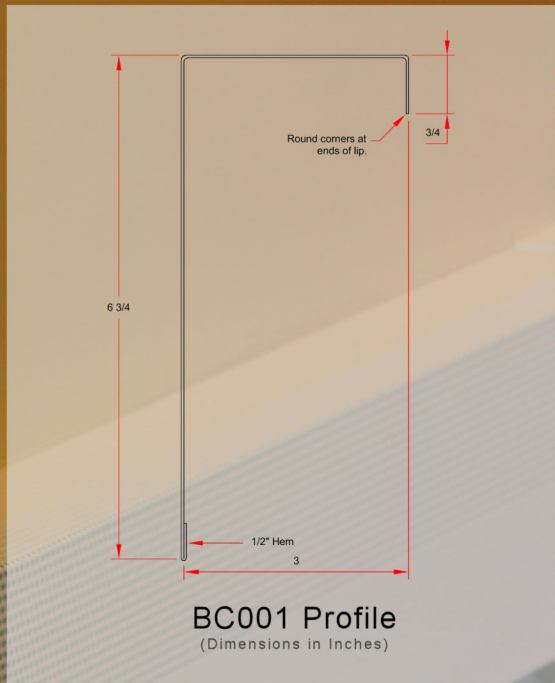

"Wow, where'd you get those *new* baseboard heaters?"

Transforming ugly baseboard heaters since 2007.

BC001
BASIC

The Sleek Low Cost Slip-On
Baseboard Heater Cover.

Panel Lengths

3', 4', 5', 6'

Accessories

Retrofitting Guide

Technical

- Material:** 24 gauge (panels) & 22 gauge (endcaps) galvanized steel.
- Source:** United States & Canada.
- Coating:** Epoxy-based powder coat semi-gloss white.
- Retrofit:** Universal one-size-fits-most slip-on.
- NAFTA:** Fully compliant.