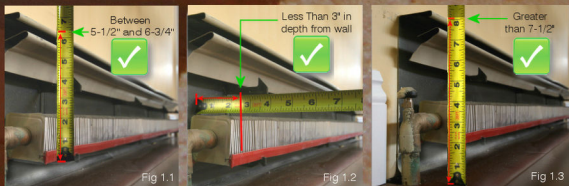

"Wow, where'd you get those *new* baseboard heaters?"

Transforming ugly baseboard heaters since 2007.

BC001
BASIC

The Sleek Low Cost Slip-On
Baseboard Heater Cover.

Panel Lengths

3', 4', 5', 6'

Accessories

Retrofitting Guide

Technical

- Material:** 24 gauge (panels) & 22 gauge (endcaps) galvanized steel.
- Source:** United States & Canada.
- Coating:** Epoxy-based powder coat semi-gloss white.
- Retrofit:** Universal one-size-fits-most slip-on.
- NAFTA:** Fully compliant.