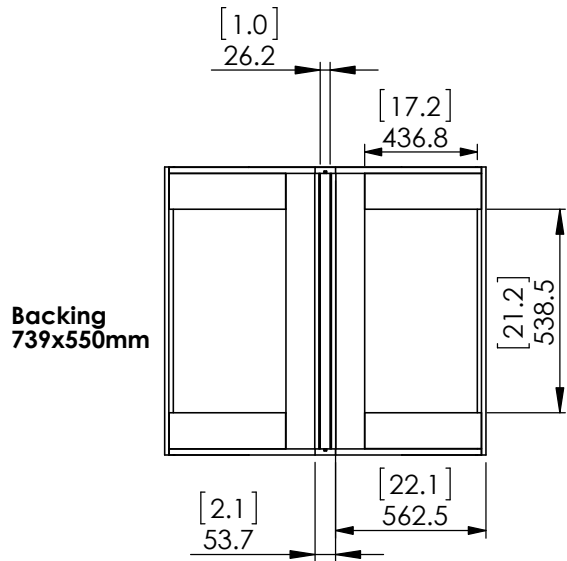

Item ID	Description
BT2430C-BT	Kitchen Corner Wall

REV	ECO#	Description	REV'D BY DATE	CHK'D BY DATE	APRV'D BY DATE

Item ID
BT2430C-BT
BT2430C-WH
CM2430C-DK
CM2430C-WH
EH2430C-GB

<p>PROPRIETARY AND CONFIDENTIAL</p> <p>THE INFORMATION CONTAINED IN THIS DRAWING IS THE SOLE PROPERTY OF WOODCRAFTERS. ANY REPRODUCTION IN PART OR AS A WHOLE WITHOUT THE WRITTEN PERMISSION OF WOODCRAFTERS IS PROHIBITED.</p>	UNLESS OTHERWISE SPECIFIED	NAME	DATE		
	DIMENSIONS ARE IN MM. AND (INCHES)	DRAWN	Mark Flores		7/17/17
	TOLERANCES ARE	CHECKED			
	+ 0.125 [3.175] - 0.125 [-3.175]	ENG APPR.			
	SCALE:1:10	MFG APPR.			
		SIZE	DWG. NO.	SHEET 1 OF 1	
		A	Kitchen Corner Wall	REV: 1	