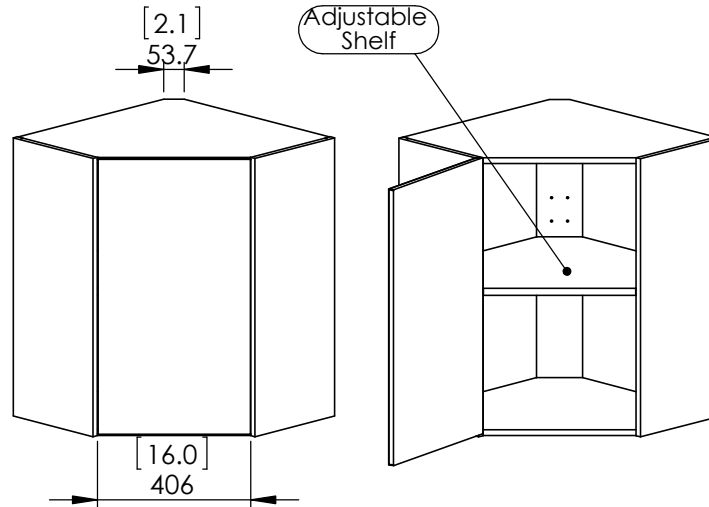

Item ID	Description
BT2430C-BT	Kitchen Corner Wall

REV	ECO#	Description	REV'D BY DATE	CHK'D BY DATE	APRV'D BY DATE

Item ID
BT2430C-BT
BT2430C-WH
CM2430C-DK
CM2430C-WH
EH2430C-GB

<p>PROPRIETARY AND CONFIDENTIAL</p> <p>THE INFORMATION CONTAINED IN THIS DRAWING IS THE SOLE PROPERTY OF WOODCRAFTERS. ANY REPRODUCTION IN PART OR AS A WHOLE WITHOUT THE WRITTEN PERMISSION OF WOODCRAFTERS IS PROHIBITED.</p>	UNLESS OTHERWISE SPECIFIED	NAME	DATE		
	DIMENSIONS ARE IN MM. AND (INCHES)	DRAWN	Mark Flores		7/17/17
	TOLERANCES ARE	CHECKED			
	+ 0.125 [3.175] - 0.125 [-3.175]	ENG APPR.			
	SCALE:1:10	MFG APPR.			
		SIZE	DWG. NO.	SHEET 1 OF 1	
		A	Kitchen Corner Wall	REV: 1	