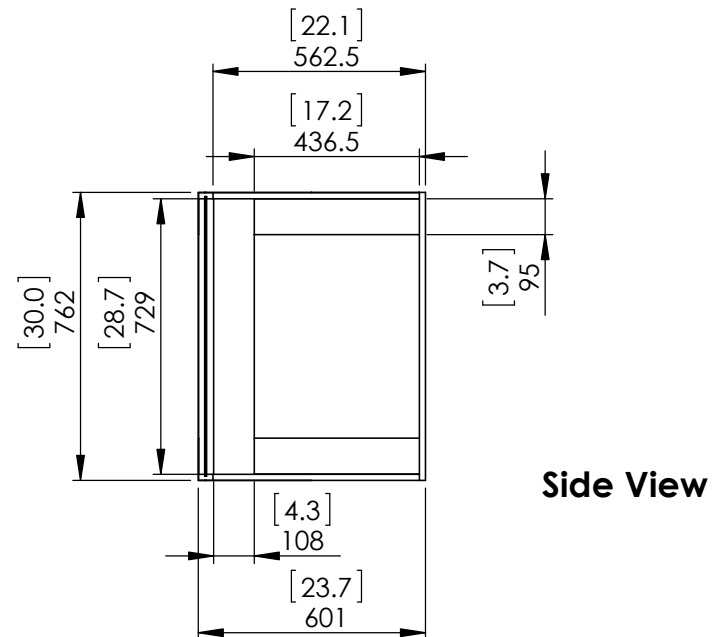

Item ID	Description
BT2430C-BT	Kitchen Corner Wall

REV	ECO#	Description	REV'D BY DATE	CHK'D BY DATE	APRV'D BY DATE

Item ID
BT2430C-BT
BT2430C-WH
CM2430C-DK
CM2430C-WH
EH2430C-GB

<p>PROPRIETARY AND CONFIDENTIAL</p> <p>THE INFORMATION CONTAINED IN THIS DRAWING IS THE SOLE PROPERTY OF WOODCRAFTERS. ANY REPRODUCTION IN PART OR AS A WHOLE WITHOUT THE WRITTEN PERMISSION OF WOODCRAFTERS IS PROHIBITED.</p>	UNLESS OTHERWISE SPECIFIED	NAME	DATE		
	DIMENSIONS ARE IN MM. AND (INCHES)	DRAWN	Mark Flores		7/17/17
	TOLERANCES ARE	CHECKED			
	+ 0.125 [3.175] - 0.125 [-3.175]	ENG APPR.			
	SCALE:1:10	MFG APPR.			
		SIZE	DWG. NO.	SHEET 1 OF 1	
		A	Kitchen Corner Wall	REV: 1	