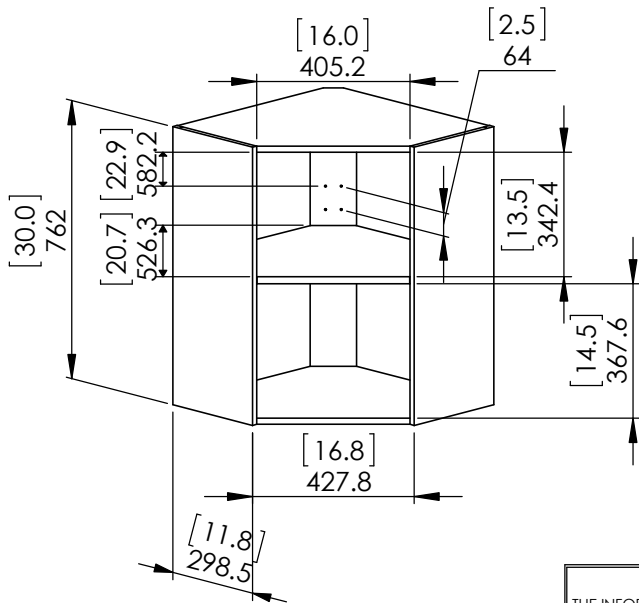

Item ID	Description
BT2430C-BT	Kitchen Corner Wall

REV	ECO#	Description	REV'D BY DATE	CHK'D BY DATE	APRV'D BY DATE

Item ID
BT2430C-BT
BT2430C-WH
CM2430C-DK
CM2430C-WH
EH2430C-GB

<p>PROPRIETARY AND CONFIDENTIAL</p> <p>THE INFORMATION CONTAINED IN THIS DRAWING IS THE SOLE PROPERTY OF WOODCRAFTERS. ANY REPRODUCTION IN PART OR AS A WHOLE WITHOUT THE WRITTEN PERMISSION OF WOODCRAFTERS IS PROHIBITED.</p>	UNLESS OTHERWISE SPECIFIED	NAME	DATE		
	DIMENSIONS ARE IN MM. AND (INCHES)	DRAWN	Mark Flores		7/17/17
	TOLERANCES ARE	CHECKED			
	+ 0.125 [3.175] - 0.125 [-3.175]	ENG APPR.			
	SCALE:1:10	MFG APPR.			
		SIZE	DWG. NO.	SHEET 1 OF 1	
		A	Kitchen Corner Wall	REV: 1	