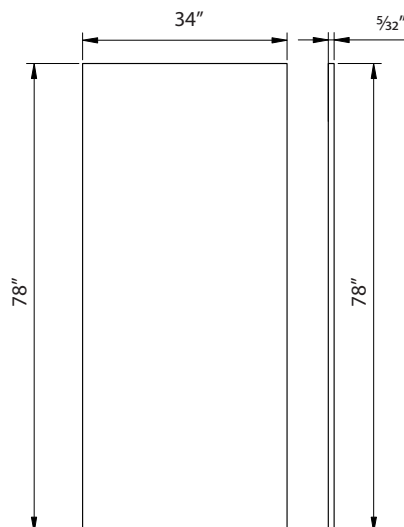

5-PANEL SHOWER WALL KIT DRIFTWOOD 48" x 34" x 78"

Model #: GFS483478-DR

Waterproof, fire retardant, and high resistance to impact and chemicals

Can be installed over waterproof backer board or existing tile

Includes walls, double-sided tape, optional beveled outer edge and trim edge

Side Panel Dimensions

Back Panel Dimensions