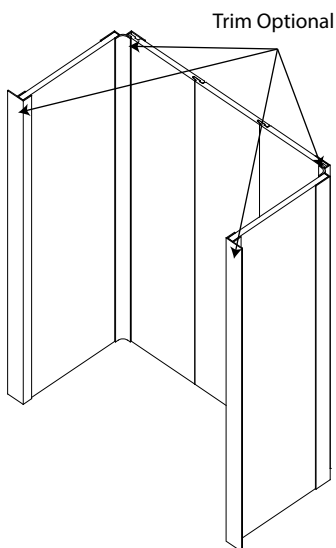

5-PANEL SHOWER WALL KIT DRIFTWOOD 48" x 34" x 78"

Model #: GFS483478-DR

Waterproof, fire retardant, and high resistance to impact and chemicals

Can be installed over waterproof backer board or existing tile

A Grout-Free Solution

Constructed of SPC Rigid Core board

Side panels are designed with a beveled edge, which provides a clean finish to the outer edge

Backed by a 10-year Residential and 2-year Commercial Warranty

Includes walls, double-sided tape, optional beveled outer edge and trim edge

Side Panel Dimensions

Back Panel Dimensions