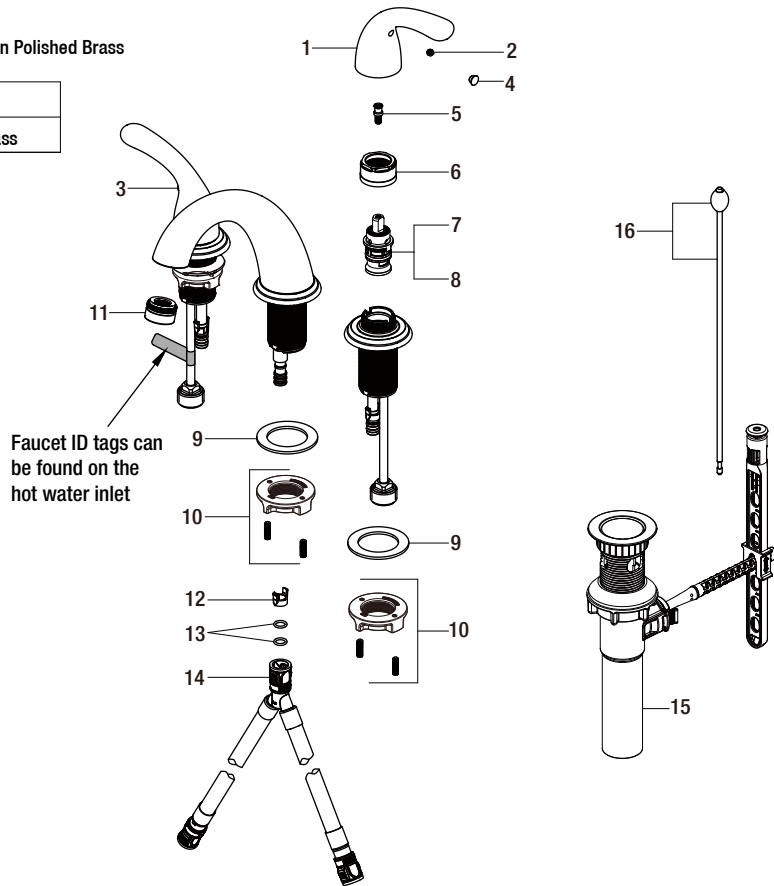

Replacement Parts List

Builders 8 in. Widespread 2-Handle High-Arc Bathroom Faucet in Polished Brass

MODEL	SKU #	FINISH
HD67364W-6B04	1000707863	Polished Brass

Many replacement parts can be purchased online or at your local store. Please use the table below to identify the part SKU number needed, go to HOMEDEPOT.COM, and check for online and store availability. If you can't find the part you are looking for, please call 1-855-HD-GLACIER.

Part	Description	Part #	Internet SKU #	Store SKU #
1	Handle	RP1343404	302559273	
2	Set screw	RP52019		
3	Index R	RP10004		
4	Index B	RP10005		
5	Connector	RP50003		
6	Bonnet nut	RP70193	206671342	
7	Cartridge H	RP20067	301158139	
8	Cartridge C	RP20068	301158129	
9	Washer	RP64147		
10	Nut & Screw	RP56137		
11	Aerator	RP3021904	302596479	

Part	Description	Part #	Internet SKU #	Store SKU #
12	Block	RP70421		
13	O-ring	RP60002		
14	Quick connect hose	RP70430		
15	ClickInstall™ drain assembly	RP4022804		
16	Lift rod	RP4025704		