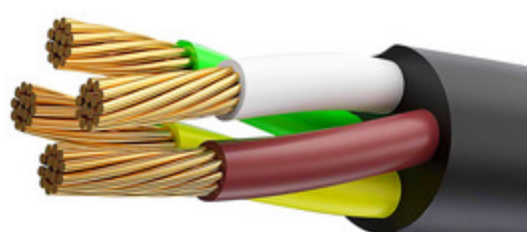

12500W HIGH PERFORMANCE

50AMP   12500W   75FT/22.86M

12500W High Performance

The cord has a configuration of 50 amp 125/250 volts with a max rating of 12500 watts. With these traits, our locking power cord allows you to connect the campground or park power to your RV, Motorhome, Trailer, or vehicle with a built-in CS6364 inlet.