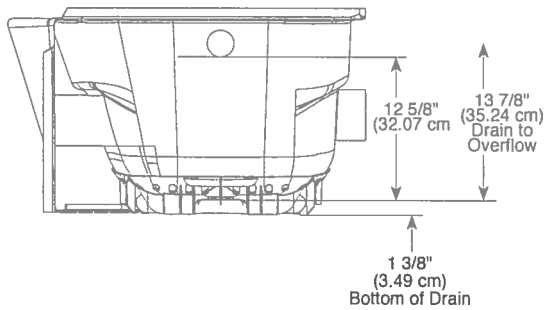

BATHTUB

- Classic 400 Curve
- 60" x 30"
- Right Drain or Left Drain

COLOR/FINISH:

- White

STANDARD SPECIFICATIONS:

- Made with High-Gloss ProCrylic™ Material
- Textured Bottom
- Direct-to-Stud Installation
- Soaking Depth 12" to overflow
- Water Capacity 57 gal
- 10 Year Limited Residential Warranty
- 1 Year Limited Commercial Warranty

BATHTUB/SHOWER SLIDING DOOR

- Classic 400 Curve
- 60" Curved Frameless

COLOR/FINISH:

- Clear Glass
- Brushed Stainless Steel

STANDARD SPECIFICATIONS:

- Designed to fit the 60"x 30" Delta Classic 400 Curve Bathtubs
- Stainless steel guide rail system for smooth & quiet operation
- Stainless finish hardware to match bath fixtures
- Frameless clear tempered dual sliding 6mm glass doors for easy entry
- Installs with Classic 400 60" x 30" wall set or with tile applications
- 5 Year Limited Residential Warranty
- 1 Year Limited Commercial Warranty