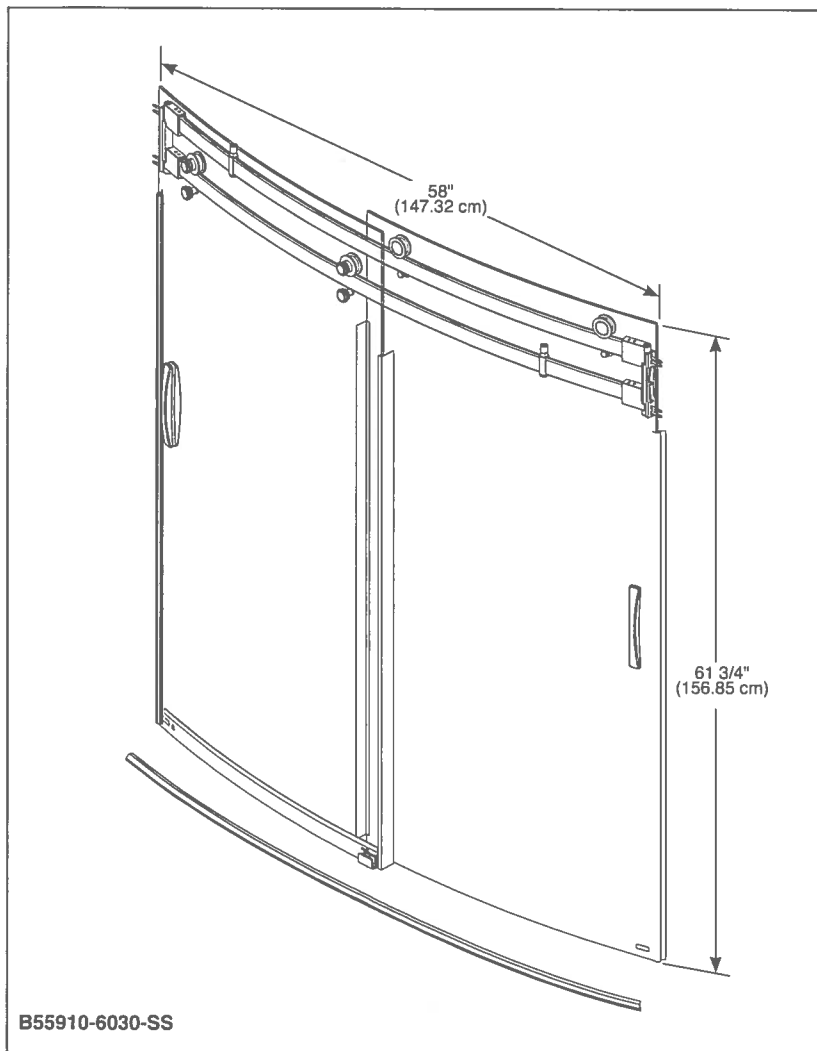

BATHTUB

- Classic 400 Curve
- 60" x 30"
- Right Drain or Left Drain

COLOR/FINISH:

- White

STANDARD SPECIFICATIONS:

- Made with High-Gloss ProCrylic™ Material
- Textured Bottom
- Direct-to-Stud Installation
- Soaking Depth 12" to overflow
- Water Capacity 57 gal
- 10 Year Limited Residential Warranty
- 1 Year Limited Commercial Warranty

BATHTUB/SHOWER SLIDING DOOR

- Classic 400 Curve
- 60" Curved Frameless

COLOR/FINISH:

- Clear Glass
- Brushed Stainless Steel

STANDARD SPECIFICATIONS:

- Designed to fit the 60"x 30" Delta Classic 400 Curve Bathtubs
- Stainless steel guide rail system for smooth & quiet operation
- Stainless finish hardware to match bath fixtures
- Frameless clear tempered dual sliding 6mm glass doors for easy entry
- Installs with Classic 400 60" x 30" wall set or with tile applications
- 5 Year Limited Residential Warranty
- 1 Year Limited Commercial Warranty