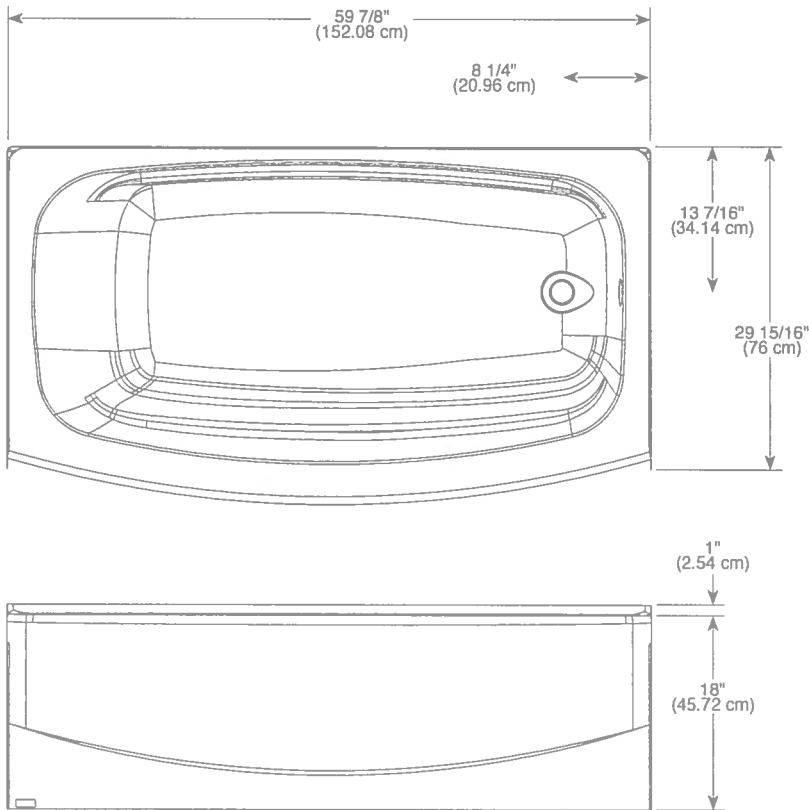

BATHTUB

- Classic 400 Curve
- 60" x 30"
- Right Drain or Left Drain

COLOR/FINISH:

- White

STANDARD SPECIFICATIONS:

- Made with High-Gloss ProCrylic™ Material
- Textured Bottom
- Direct-to-Stud Installation
- Soaking Depth 12" to overflow
- Water Capacity 57 gal
- 10 Year Limited Residential Warranty
- 1 Year Limited Commercial Warranty

COMPLIES WITH:

- CSA B45.5/APMO Z 124

GREENGUARD certified products meet stringent indoor air quality standards, creating healthier indoor environments. Visit greenguard.org to learn more.

55 E 111th Street, Indianapolis, Indiana 46280
350 South Edgeware Road, St. Thomas, ON N5P 4L1
© 2016 Masco Corporation of Indiana

BATHTUB/SHOWER SLIDING DOOR

- Classic 400 Curve
- 60" Curved Frameless

COLOR/FINISH:

- Clear Glass
- Brushed Stainless Steel

STANDARD SPECIFICATIONS:

- Designed to fit the 60"x 30" Delta Classic 400 Curve Bathtubs
- Stainless steel guide rail system for smooth & quiet operation
- Stainless finish hardware to match bath fixtures
- Frameless clear tempered dual sliding 6mm glass doors for easy entry
- Installs with Classic 400 60" x 30" wall set or with tile applications
- 5 Year Limited Residential Warranty
- 1 Year Limited Commercial Warranty