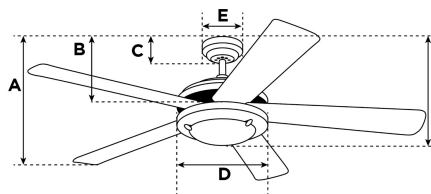

Item Number 7201700

Troy Ceiling Fan

52" Gun Metal Finish High Gloss Black Blades Includes Light Kit with Opal Frosted Glass

Specifications

| | |
|--------------------------|--|
| Size | 52" |
| Blades..... | Plywood Blades (UV Black) |
| Blade Pitch..... | 13° |
| Approved Location | Indoor |
| Suggested Room Size..... | Large Room (up to 15x15) |
| Down Rod..... | 3/4" x 4" |
| Installation..... | Down Rod Only |
| Max. Ceiling Angle..... | 18° |
| Lead Wire | 54" |
| Light Bulb Usage..... | Includes (2) Medium (E26) Base, 13 Watt CFL Mini-Twists |
| Control | Remote Control Included |
| Motor Finish..... | Gun Metal |
| Motor Material | Silicon Steel Motor 153mm x 20mm |
| Reverse Airflow..... | Yes |
| Capacitor | Triple |
| Switch Housing Cap..... | Not Included |

Warranty

Ceiling fans backed by our Limited Lifetime Warranty have a lifetime motor warranty and a 2-year warranty on all other parts.

| | |
|--|-------|
| A. Top of Canopy to Bottom of Blades | 12.5" |
| B. Top of Canopy to Bottom of Switch House | 11.5" |
| C. Top of Canopy to Bottom of Canopy | 2.1" |
| D. Width of Motor Housing..... | 8.1" |
| E. Width of Canopy..... | 6.1" |
| F. Top of Canopy to Bottom of Glass | 16.5" |