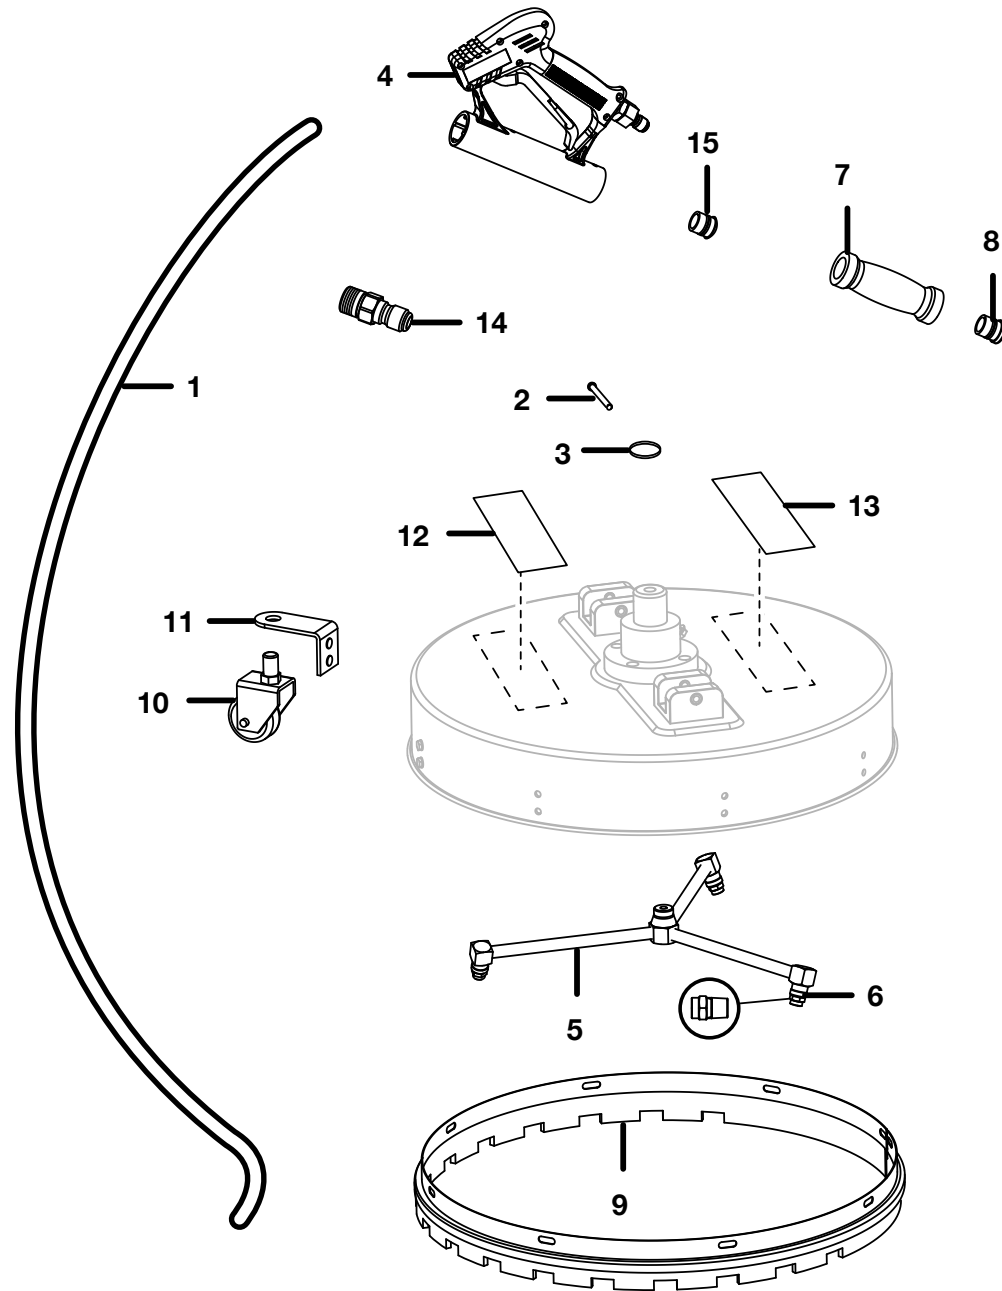

***PowerCare***

**21 in. Surface Cleaner Attachment**

**Model No. AP31025**

**Repair Sheet**

POWERCARE 21 in. SURFACE CLEANER ATTACHMENT - AP31025

**POWERCARE 21 in. SURFACE CLEANER ATTACHMENT – AP31025**

Always mention the model number in all correspondence regarding your **SURFACE CLEANER** or when ordering replacement parts.

KEY NO.	PART NUMBER	DESCRIPTION	QTY
1	308835027	High Pressure Hose .....	1
2	678386002	Pin .....	1
3	678782015	Ring .....	1
4	308437003	Trigger Handle Assembly .....	1
5	310533001	Spray Bar .....	1
6	310534001	Spray Nozzle .....	1
7	570721002	Foam Handle Protector .....	1
8	570431001	Left Side Handle Plug .....	1
9	308445003	Brush Skirt.....	1
10	308451047	Wheel Assembly.....	1
11	679486002	Wheel Bracket.....	1
12	940705059	Logo Label .....	1
13	940315003	Danger Label.....	1
14	678212002	Quick Connector .....	1
15	570432001	Right Side Handle Plug .....	1