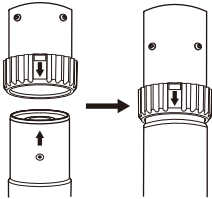

TM

HANGTAG REMINDER

For More Troubleshooting Information, Scan QR Code

B

Section Out?

Ensure pole fully connected

No Lights Working?

Check For Loose Connection

Not Full?

Spread Branches

Tree Topper?

Branch Hanging Low?

Other Issue?

1-877-527-0313