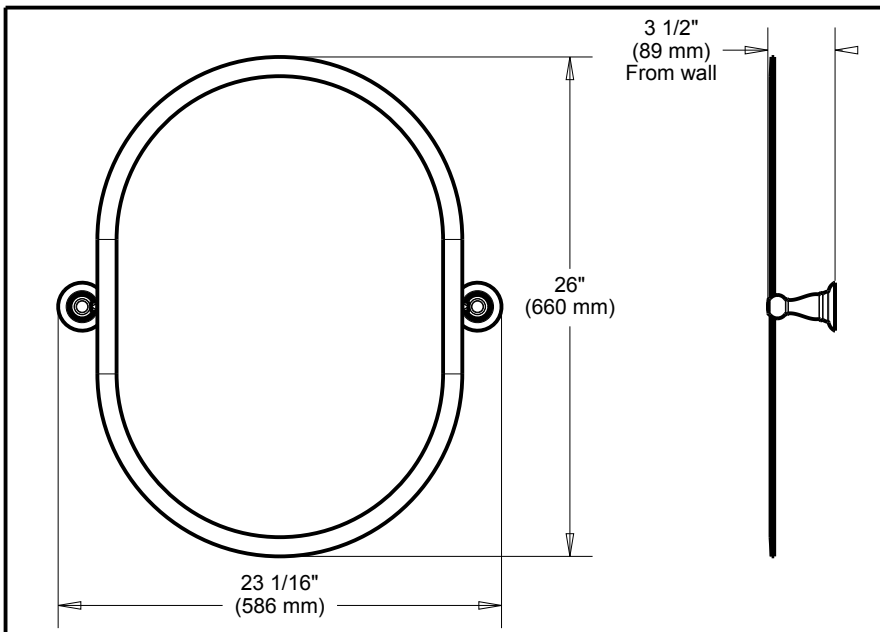

DELTA[®]

ACCESSORIES

- Porter™ Bath Collection
- Mirror

Submitted Model No.: _____

Specific Features: _____

STANDARD SPECIFICATIONS:

- Wood blocking is preferable behind all wall surfaces. If wood blocking is not available, the following fasteners are suggested: Tile/Masonry-Plastic or lead Anchors Plaster/drywall-Toggle bolts.
- Mounting hardware and mounting template included with product.