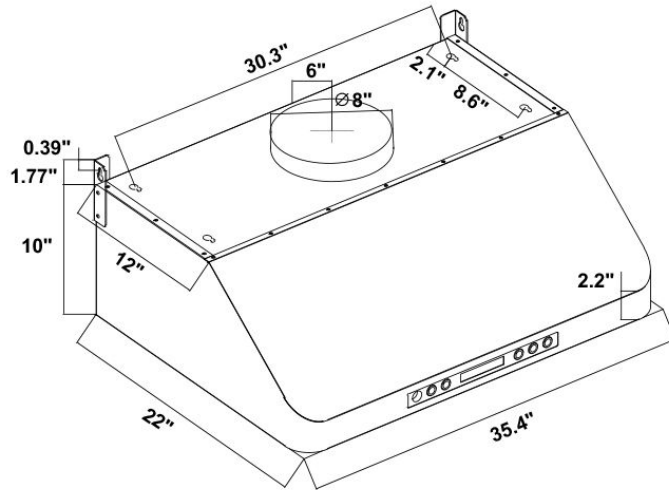

COS-QS90

**36 IN. UNDER CABINET
RANGE HOOD**

Dimensions (WxDxH): 35.4" x 22" x 10"