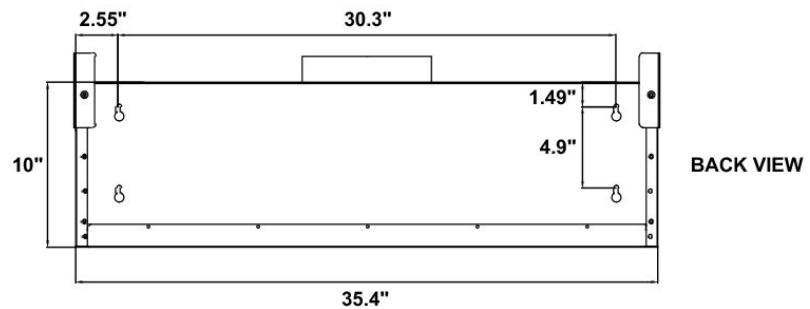

COS-QS90

**36 IN. UNDER CABINET
RANGE HOOD**

Dimensions (WxDxH): 35.4" x 22" x 10"