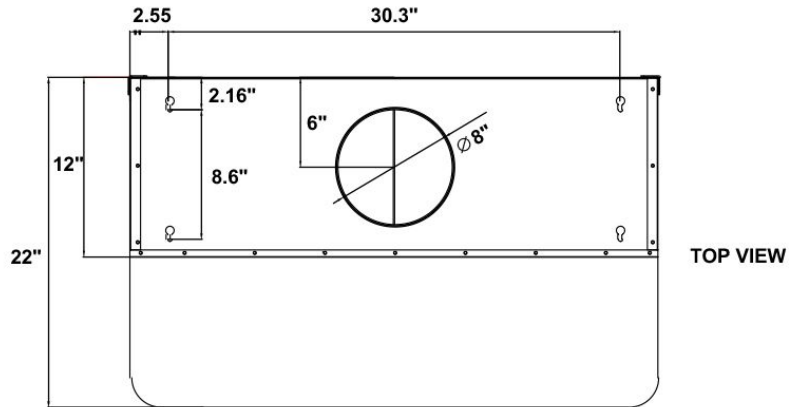

COS-QS90

**36 IN. UNDER CABINET
RANGE HOOD**

Dimensions (WxDxH): 35.4" x 22" x 10"