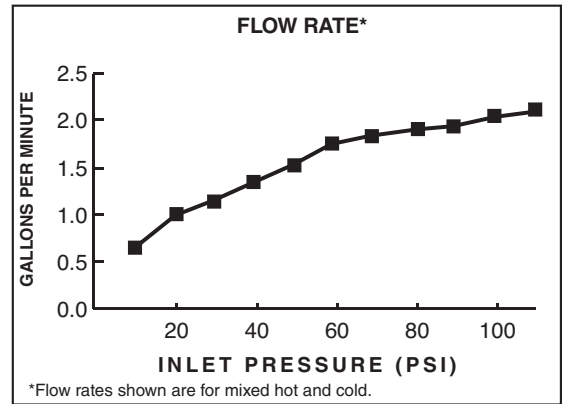

FAIRBURY™ SINGLE CONTROL KITCHEN FAUCET WITH PULL-DOWN SPRAY

CODES AND STANDARDS

These products meet or exceed the following codes and standards:

- ANSI A117.1
- ASME A112.18.1
- NSF 61/Section 9 & Annex G
- CSA B125

Product Number	Description
4005F	Pull-Down Kitchen Faucet. Polished Chrome finish. SKU# 529-427.
4005SSF	Pull-Down Kitchen Faucet. Stainless Steel (PVD) finish. SKU# 529-222.
4005MBF	Pull-Down Kitchen Faucet. Matte Black finish. SKU# 356-377.

Meets the American Disabilities Act Guidelines and **ANSI A117.1** Requirements for the physically challenged.