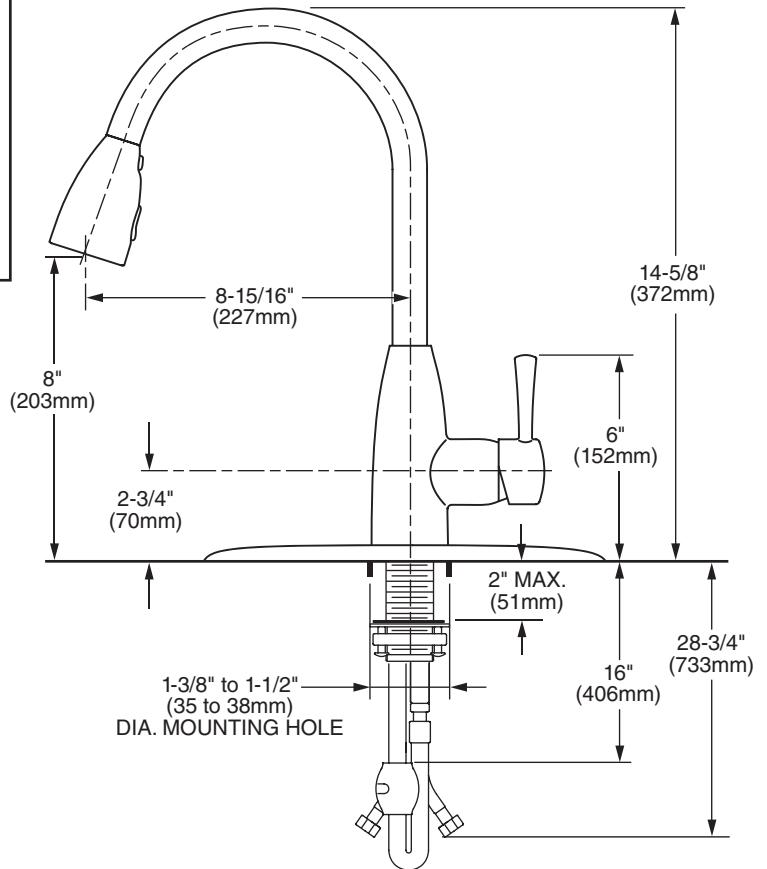

**MODEL NUMBER:**

- ❑ **4005F Pull-Down Kitchen Faucet**  
 Polished Chrome finish. SKU# 529-427.
- ❑ **4005SSF Pull-Down Kitchen Faucet**  
 Stainless Steel (PVD) finish. SKU# 529-222.
- ❑ **4005MBF Pull-Down Kitchen Faucet**  
 Matte Black finish. SKU# 356-377.

**GENERAL DESCRIPTION:**

Zinc diecast body with brass swivel spout and metal lever handle. Pull-down spray with adjustable spray pattern and push button activation. Metal reinforced hose. Washerless 40mm ceramic disc valve cartridge. Complete with two integral check valves. Braided flexible supply hoses with 3/8" compression connectors. 1.8 gpm/6.8Lmin. maximum flow rate.

**SUGGESTED SPECIFICATION:**

Single control kitchen faucet shall feature a metal lever handle and pull-down spray. Shall also feature washerless ceramic disc valve cartridge, flexible supply hoses and two integral check valves. Fitting shall be American Standard Model # 4005F, SKU# 529-427. Model # 4005SSF, SKU# 529-222. Model # 4005MBF, SKU# 356-377.