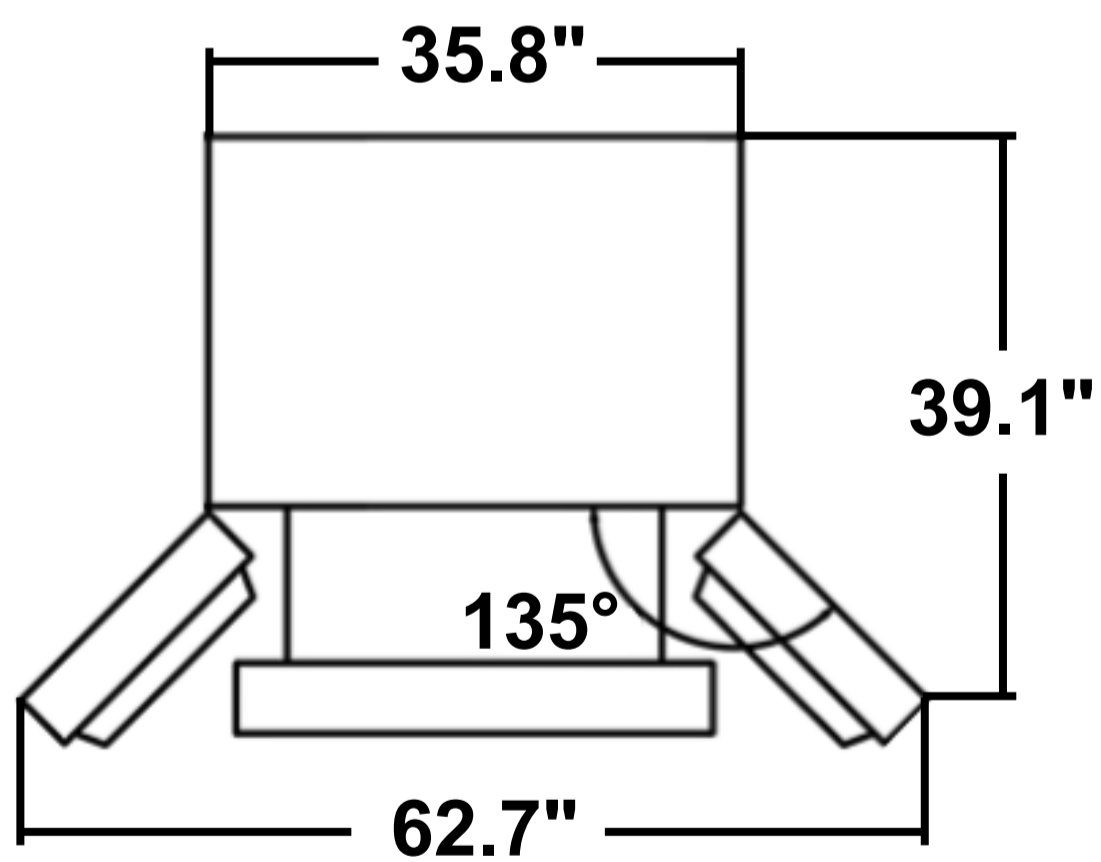

FRENCH DOOR REFRIGERATOR

SPECIFICATIONS

MODEL# COS-FDR225RHSS-G

Cosmo's FDR225RHSS-G Refrigerator with 22.5 cu. ft. capacity has a sleek, minimalist aesthetic and impressive innovative features. This spacious bottom-freezer refrigerator offers organizational versatility for effortless storage and access to a wide range of foods from meats to fresh produce.

SEE PAGE 2 FOR DIMENSIONS

Size	36 Inch / 22.5 cu. ft. Capacity
Type	French Door, Counter-Depth
Voltage	115V / 60Hz
Rated Current	2.5A
Rated Defrost Power	190W
Energy Usage	588kWh/year
Certification	Energy Star / UL Listed

DIMENSIONS

MODEL# COS-FDR225RHSS-G

TOP VIEW

TOP VIEW, OPEN