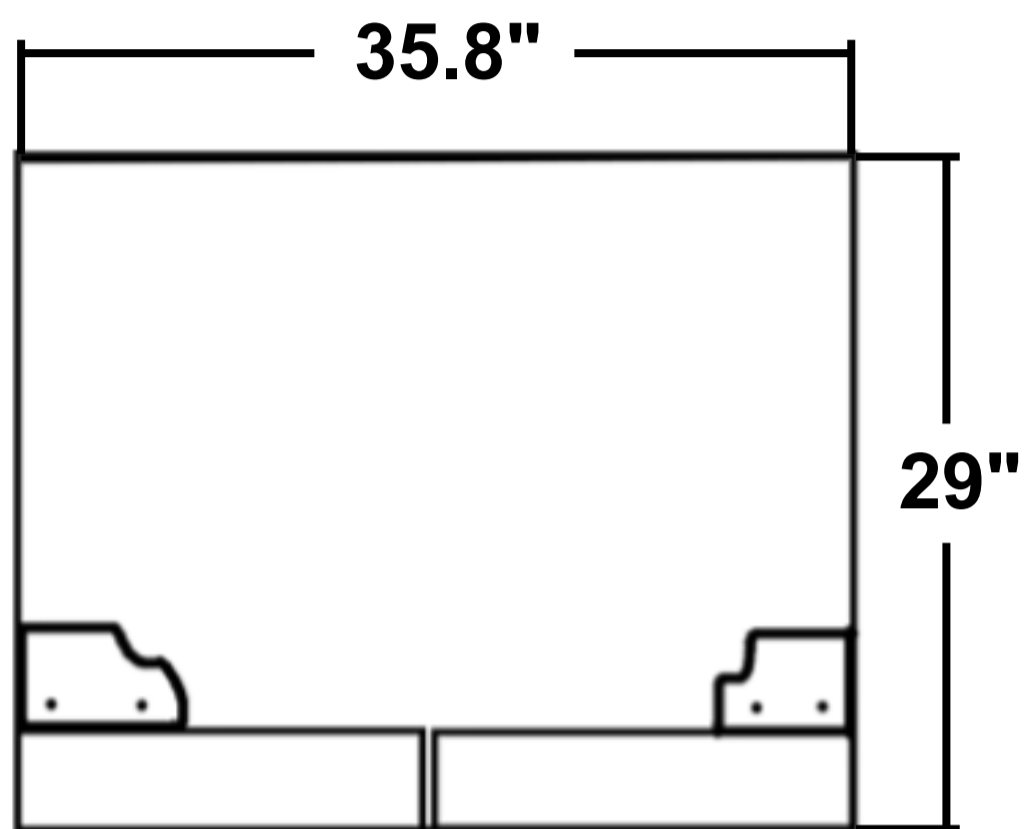

FRENCH DOOR REFRIGERATOR

SPECIFICATIONS

MODEL# COS-FDR225RHSS-G

Cosmo's FDR225RHSS-G Refrigerator with 22.5 cu. ft. capacity has a sleek, minimalist aesthetic and impressive innovative features. This spacious bottom-freezer refrigerator offers organizational versatility for effortless storage and access to a wide range of foods from meats to fresh produce.

SEE PAGE 2 FOR DIMENSIONS

Size	36 Inch / 22.5 cu. ft. Capacity
Type	French Door, Counter-Depth
Voltage	115V / 60Hz
Rated Current	2.5A
Rated Defrost Power	190W
Energy Usage	588kWh/year
Certification	Energy Star / UL Listed

DIMENSIONS

MODEL# COS-FDR225RHSS-G

TOP VIEW

TOP VIEW, OPEN