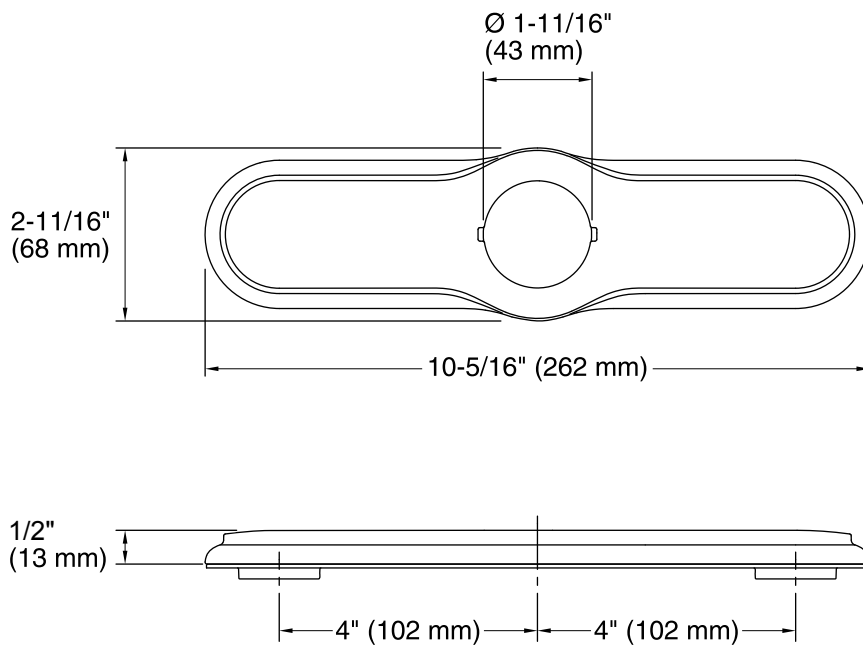

Color	Code	Description
	CP	Polished Chrome
	SN	Vibrant® Polished Nickel
	VS	Vibrant® Stainless
	2BZ	Oil-Rubbed Bronze

Technical Information

All product dimensions are nominal.