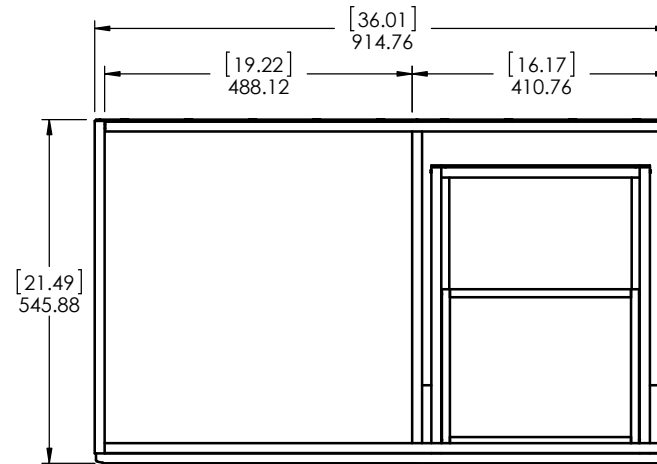

FRONT VIEW

RIGHT VIEW

BACK VIEW

TOP VIEW

TITLE:  
Regency Vanity WH- 36in