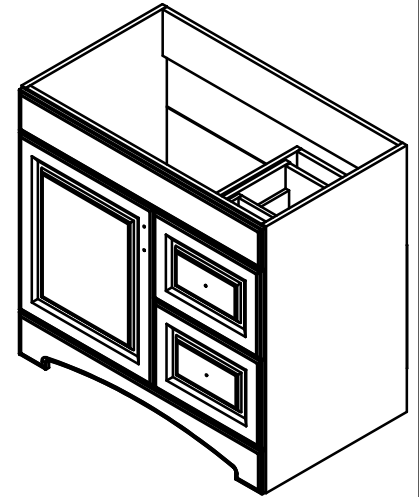

FRONT VIEW

RIGHT VIEW

BACK VIEW

TOP VIEW

TITLE:  
Regency Vanity WH- 36in