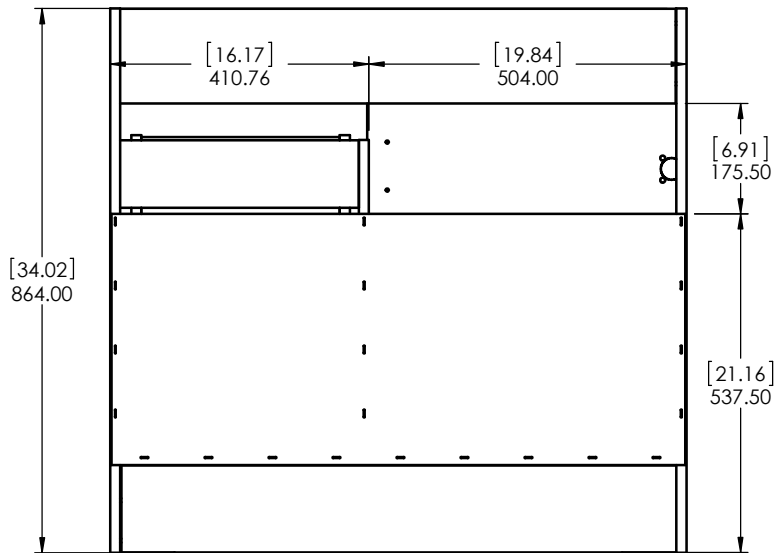

FRONT VIEW

RIGHT VIEW

BACK VIEW

TOP VIEW

TITLE:  
Regency Vanity WH- 36in