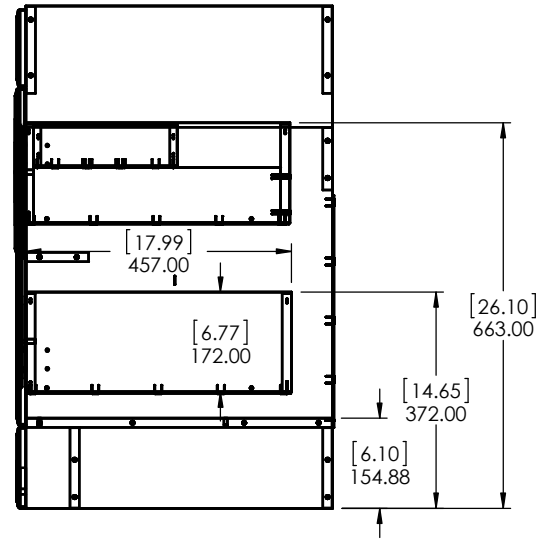

FRONT VIEW

RIGHT VIEW

BACK VIEW

TOP VIEW

TITLE:  
Regency Vanity WH- 36in