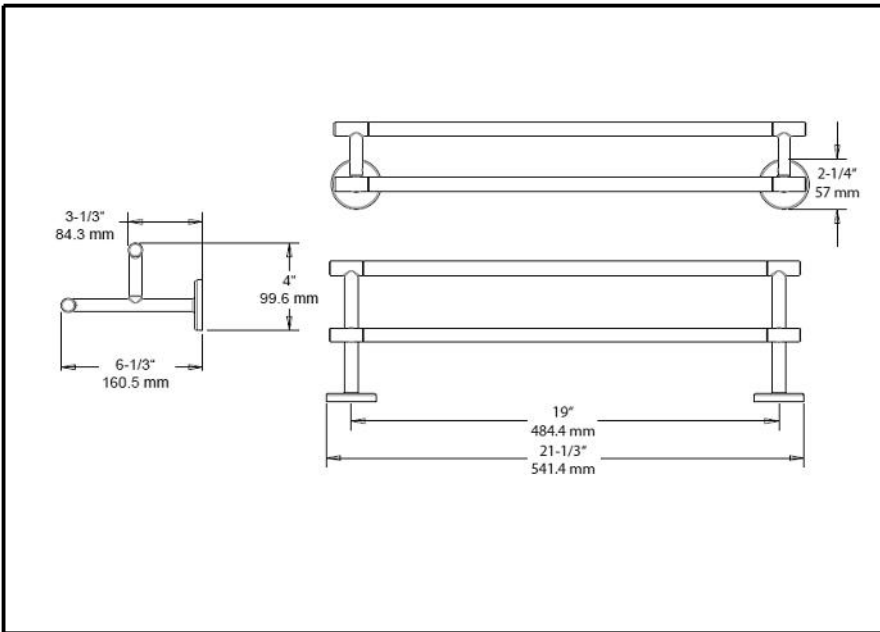

DELTA[®]

ACCESSORIES

- Trinsic™ Bath Collection
- Double Towel Bar

Submitted Model No.: _____

Specific Features: _____

STANDARD SPECIFICATIONS:

- Wood blocking is preferable behind all wall surfaces. If wood blocking is not available, the following fasteners are suggested: Tile/Masonry-Plastic or lead Anchors Plaster/drywall-Toggle bolts.
- Mounting hardware and mounting template included with product.