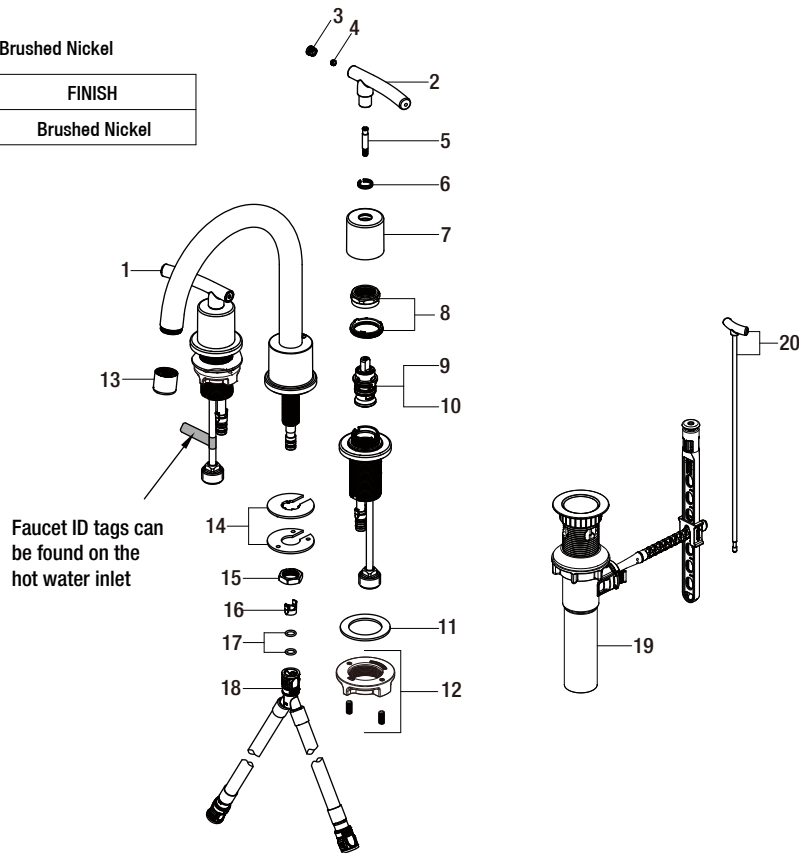

## Replacement Parts List

Dorset 8" 2hdl Bath Faucet in Brushed Nickel

MODEL	SKU #	FINISH
HD67731W-6004	301879810	Brushed Nickel

Many replacement parts can be purchased online or at your local store. Please use the table below to identify the part SKU number needed, go to [HOMEDEPOT.COM](http://HOMEDEPOT.COM), and check for online and store availability. If you can't find the part you are looking for, please call 1-855-HD-GLACIER.

Part	Description	Part #	Internet SKU #	Store SKU #
1	Handle H	RP1346404		
2	Handle C	RP1346504		
3	Accessorize cap	RP8054604		
4	Set Screw	RP50219		
5	Connector	RP50189		
6	Clip	RP70150		
7	Handle Seat	RP1715904		
8	Bonnet nut & Connector	RP70781		
9	Cartridge H	RP20067	<a href="#">301158139</a>	
10	Cartridge C	RP20068	<a href="#">301158129</a>	
11	Washer	RP64147		

Part	Description	Part #	Internet SKU #	Store SKU #
12	Nut & Screw	RP56137		
13	Aerator	RP3024404		
14	Washer	RP64193		
15	Nut	RP56062		
16	Block	RP70421		
17	O-ring	RP60002		
18	Quick connect hose	RP70430		
19	ClickInstall™ drain assembly	RP4022804		
20	Lift rod	RP4022904		