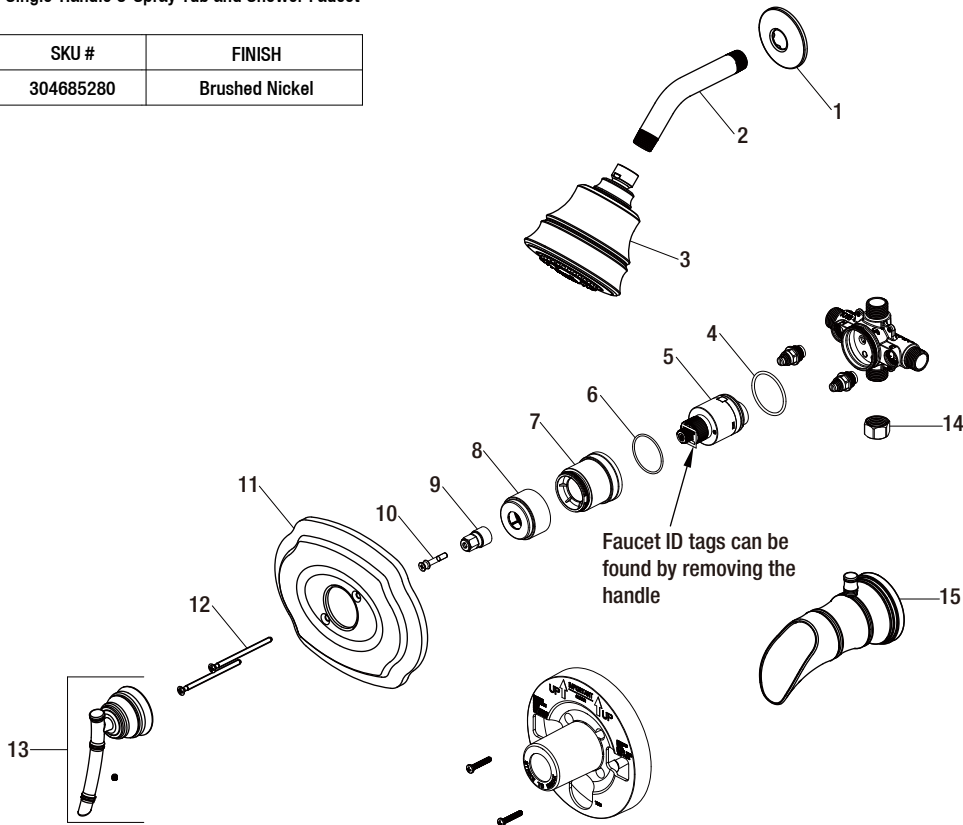

Replacement Parts List

Bamboo WaterSense Single-Handle 3-Spray Tub and Shower Faucet

MODEL	SKU #	FINISH
HD873X-9004	304685280	Brushed Nickel

Many replacement parts can be purchased online or at your local store. Please use the table below to identify the part SKU number needed, go to HOMEDEPOT.COM, and check for online and store availability. If you can't find the part you are looking for, please call 1-855-HD-GLACIER.

Part	Description	Part #	Internet SKU #	Store SKU #
1	Shower flange	RP3804604		
2	Shower arm	RP3804704		
3	Shower head	RP3837004		
4	O-ring	RP60101		
5	Cartridge	RP20075	202666286	270530
6	O-ring	RP60091		
7	Bonnet	RP7043704		
8	Sleeve	RP8029704		

Part	Description	Part #	Internet SKU #	Store SKU #
9	Inverter	RP64043		
10	Screw	RP50020		
11	Escutcheon	RP8040904		
12	Escutcheon screw	RP5006604		
13	Handle assembly	RP1357204	206650707	
14	Plug	RP70365		
15	Spout	RP3300904	206650718	