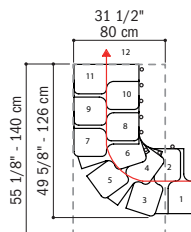

# Nice 2 / technical data sheet

Nice 2 is characterized by 11 treads with 12 risers, complete with railing, are 22 7/16" (57 cm) wide, shaped and staggered, to guarantee maximum utilization of space without compromising

## STEEL COLORS

GREY OR BLACK

STAIRCASE HEIGHT	TREADS	RISERS	
90 15/16" ÷ 116 15/16" 231 ÷ 297 cm	11	12	11 SHAPED TREADS + 11 SUPPORTS + ONE RAILING SIDE WITH VERTICAL BALUSTERS

ADJUSTABLE RISE FROM 7 15/32" TO 9 27/32" (FROM 19 TO 25 CM)

--- minimum opening

90 15/16" ÷ 116 15/16"  
da 231 a 297