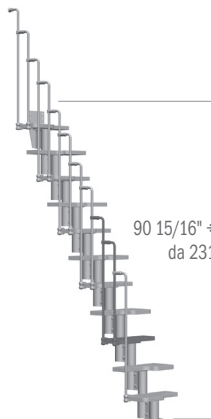

# Nice 2 / technical data sheet

Nice 2 is characterized by 11 treads with 12 risers, complete with railing, are 22 7/16" (57 cm) wide, shaped and staggered, to guarantee maximum utilization of space without compromising

## STEEL COLORS

GREY OR BLACK

STAIRCASE HEIGHT	TREADS	RISERS	
90 15/16" ÷ 116 15/16" 231 ÷ 297 cm	11	12	11 SHAPED TREADS + 11 SUPPORTS + ONE RAILING SIDE WITH VERTICAL BALUSTERS

ADJUSTABLE RISE FROM 7 15/32" TO 9 27/32" (FROM 19 TO 25 CM)

--- minimum opening

90 15/16" ÷ 116 15/16"  
da 231 a 297

### WINDING DIRECTION

The clockwise or counterclockwise winding direction may be decided during the assembly.

clockwise

counterclockwise