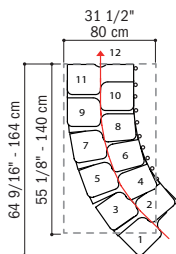

# Nice 2 / technical data sheet

Nice 2 is characterized by 11 treads with 12 risers, complete with railing, are 22 7/16" (57 cm) wide, shaped and staggered, to guarantee maximum utilization of space without compromising

## STEEL COLORS

GREY OR BLACK

STAIRCASE HEIGHT	TREADS	RISERS	
90 15/16" ÷ 116 15/16" 231 ÷ 297 cm	11	12	11 SHAPED TREADS + 11 SUPPORTS + ONE RAILING SIDE WITH VERTICAL BALUSTERS

ADJUSTABLE RISE FROM 7 15/32" TO 9 27/32" (FROM 19 TO 25 CM)

--- minimum opening

90 15/16" ÷ 116 15/16"  
da 231 a 297