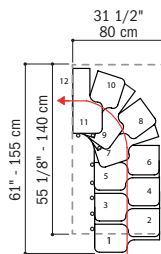

# Nice 2 / technical data sheet

Nice 2 is characterized by 11 treads with 12 risers, complete with railing, are 22 7/16" (57 cm) wide, shaped and staggered, to guarantee maximum utilization of space without compromising

## STEEL COLORS

GREY OR BLACK

STAIRCASE HEIGHT	TREADS	RISERS	
90 15/16" ÷ 116 15/16" 231 ÷ 297 cm	11	12	11 SHAPED TREADS + 11 SUPPORTS + ONE RAILING SIDE WITH VERTICAL BALUSTERS

ADJUSTABLE RISE FROM 7 15/32" TO 9 27/32" (FROM 19 TO 25 CM)

--- minimum opening

90 15/16" ÷ 116 15/16"  
da 231 a 297