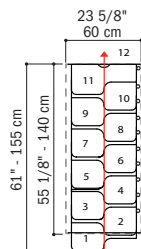

# Nice 2 / technical data sheet

Nice 2 is characterized by 11 treads with 12 risers, complete with railing, are 22 7/16" (57 cm) wide, shaped and staggered, to guarantee maximum utilization of space without compromising

## STEEL COLORS

GREY OR BLACK

STAIRCASE HEIGHT	TREADS	RISERS	
90 15/16" ÷ 116 15/16" 231 ÷ 297 cm	11	12	11 SHAPED TREADS + 11 SUPPORTS + ONE RAILING SIDE WITH VERTICAL BALUSTERS

ADJUSTABLE RISE FROM 7 15/32" TO 9 27/32" (FROM 19 TO 25 CM)

--- minimum opening

90 15/16" ÷ 116 15/16"  
da 231 a 297