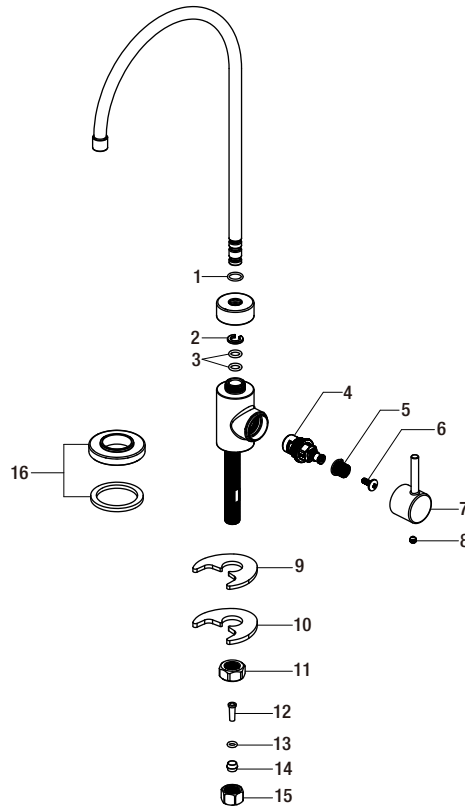

Replacement Parts List

Filtration Faucet in Brushed Nickel

MODEL	SKU #	FINISH
HD67547-0004	304353796	Brushed Nickel

Many replacement parts can be purchased online or at your local store. Please use the table below to identify the part SKU number needed, go to HOMEDEPOT.COM, and check for online and store availability. If you can't find the part you are looking for, please call 1-855-HD-GLACIER.

Part	Description	Part #	Internet SKU #	Store SKU #
1	O-ring	RP60028		
2	Ring	RP70431		
3	O-ring	RP60089		
4	Cartridge	RP20108		
5	Inverter	RP64145		
6	Screw	RP50170		
7	Handle	RP1331404		
8	Set screw	RP50002		

Part	Description	Part #	Internet SKU #	Store SKU #
9	Rubber washer	RP64194		
10	Metal washer	RP64195		
11	Nut	RP56093		
12	Pin	RP70432		
13	O-ring	RP60103		
14	Clip	RP70433		
15	Connector	RP56092		
16	Flange & Washer	RP8038804		